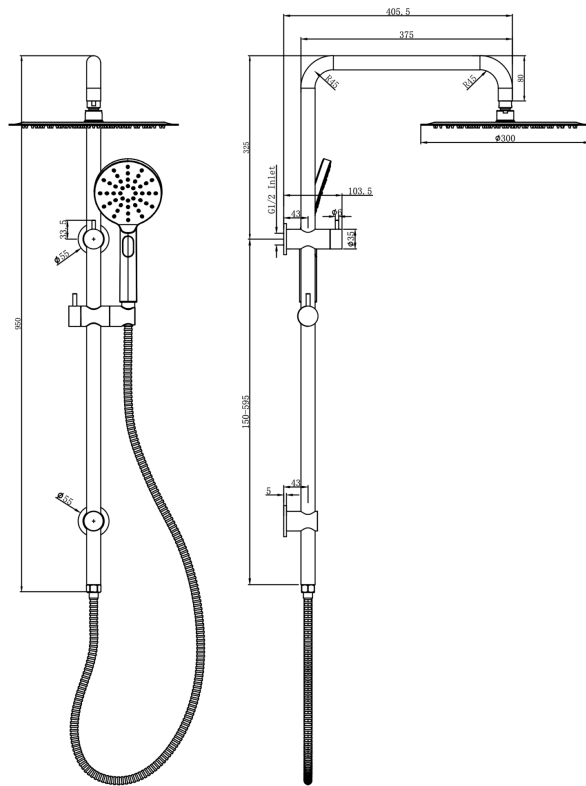

Sofia Shower Combination with Multifunction Handpiece and 300mm Round Head

Product Specifications

Code:	SOF-35a-300R-BN
Finish:	Brushed Nickel
Barcode:	9339897033374
WELS Star:	3 Star
WELS Rating:	8.5L/Min
Spindle/Divertor:	1/2 Turn Ceramic Disc
Primary Material:	304 Stainless Steel
Technical Features:	Inlet Position: Top Adjustable Fixing Point: Lower Bracket
Special Features:	Spare Parts Available

	SOF-35a-300R-CH Chrome Electroplate		SOF-35a-300R-GM Gunmetal PVD		SOF-35a-300R-MB Matte Black Electroplate
	SOF-35a-300R-AB Aged Bronze PVD		SOF-35a-300R-BB Brushed Brass PVD		SOF-35a-300R-BN Brushed Nickel Raw Brush