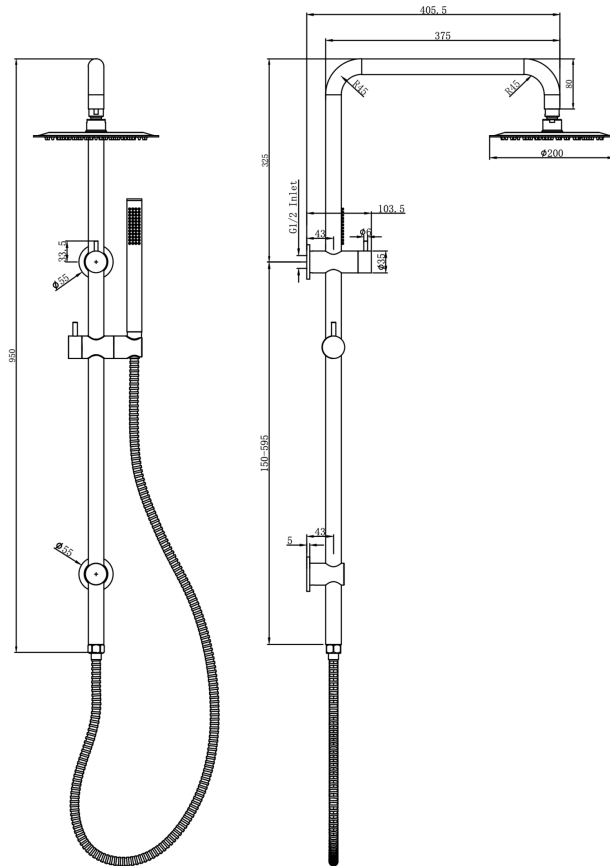

Sofia Shower Combination with Slim Handpiece and 200mm Round Head

Product Specifications

Code:	SOF-35b-200R-AB
Finish:	Aged Bronze
Barcode:	9339897033411
WELS Star:	3 Star
WELS Rating:	8.5L/Min
Spindle/Divertor:	1/2 Turn Ceramic Disc
Primary Material:	304 Stainless Steel
Technical Features:	Inlet Position: Top Adjustable Fixing Point: Lower Bracket
Special Features:	Spare Parts Available

	SOF-35b-200R-MB <i>Matte Black</i> Electroplate		SOF-35b-200R-BB <i>Brushed Brass</i> PVD		SOF-35b-200R-BN <i>Brushed Nickel</i> Raw Brush
	SOF-35b-200R-CH <i>Chrome</i> Electroplate		SOF-35b-200R-GM <i>Gunmetal</i> PVD		SOF-35b-200R-AB <i>Aged Bronze</i> PVD