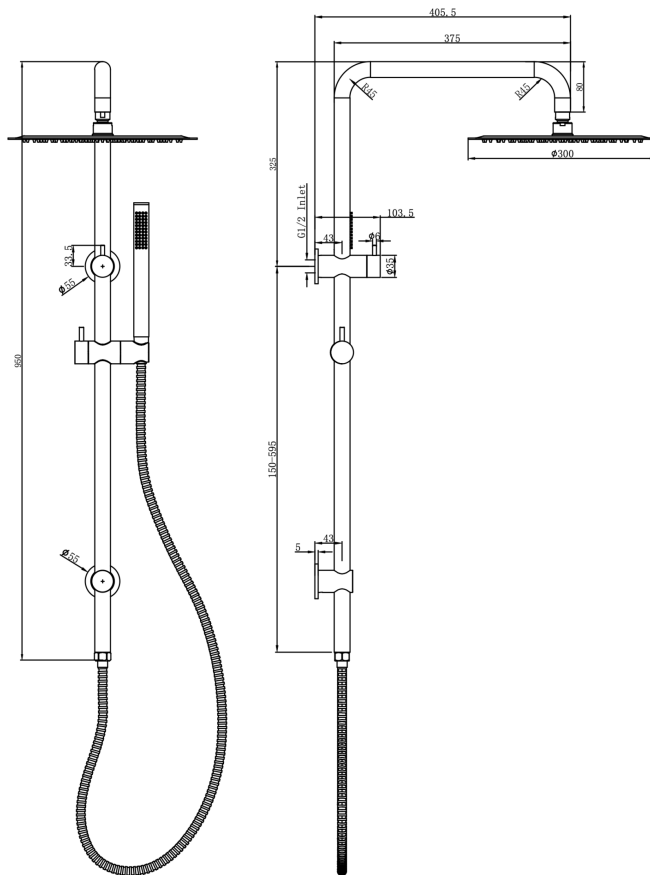

# Sofia Shower Combination with Slim Handpiece and 300mm Round Head

## Product Specifications

<b>Code:</b>	SOF-35b-300R-MB
<b>Finish:</b>	Matte Black
<b>Barcode:</b>	9339897033527
<b>WELS Star:</b>	3 Star
<b>WELS Rating:</b>	8.5L/Min
<b>Spindle/Divertor:</b>	1/2 Turn Ceramic Disc
<b>Primary Material:</b>	304 Stainless Steel
<b>Technical Features:</b>	Inlet Position: Top Adjustable Fixing Point: Lower Bracket
<b>Special Features:</b>	Spare Parts Available

	<b>SOF-35b-300R-AB</b> <i>Aged Bronze</i> PVD		<b>SOF-35b-300R-BB</b> <i>Brushed Brass</i> PVD		<b>SOF-35b-300R-BN</b> <i>Brushed Nickel</i> Raw Brush
	<b>SOF-35b-300R-CH</b> <i>Chrome</i> Electroplate		<b>SOF-35b-300R-GM</b> <i>Gunmetal</i> PVD		<b>SOF-35b-300R-MB</b> <i>Matte Black</i> Electroplate