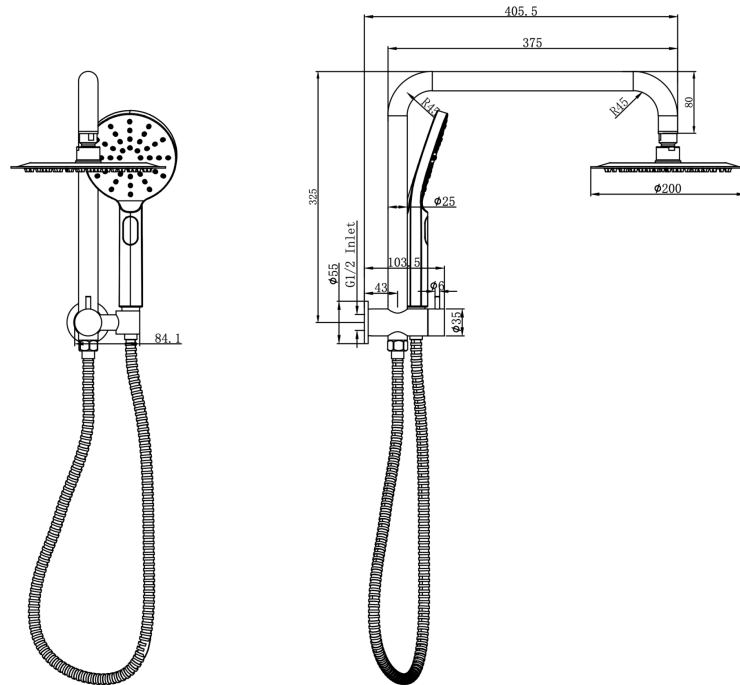

Sofia Short Shower Combination with Multifunction Handpiece and 200mm Round Head

Product Specifications

Code:	SOF-36a-200R-AB
Finish:	Aged Bronze
Barcode:	9339897033534
WELS Star:	4 Star
WELS Rating:	7L/Min
Spindle/Divertor:	1/2 Turn Ceramic Disc
Primary Material:	304 Stainless Steel
Special Features:	Spare Parts Available

	SOF-36a-200R-BB Brushed Brass PVD		SOF-36a-200R-BN Brushed Nickel Raw Brush		SOF-36a-200R-CH Chrome Electroplate
	SOF-36a-200R-GM Gunmetal PVD		SOF-36a-200R-MB Matte Black Electroplate		SOF-36a-200R-AB Aged Bronze PVD