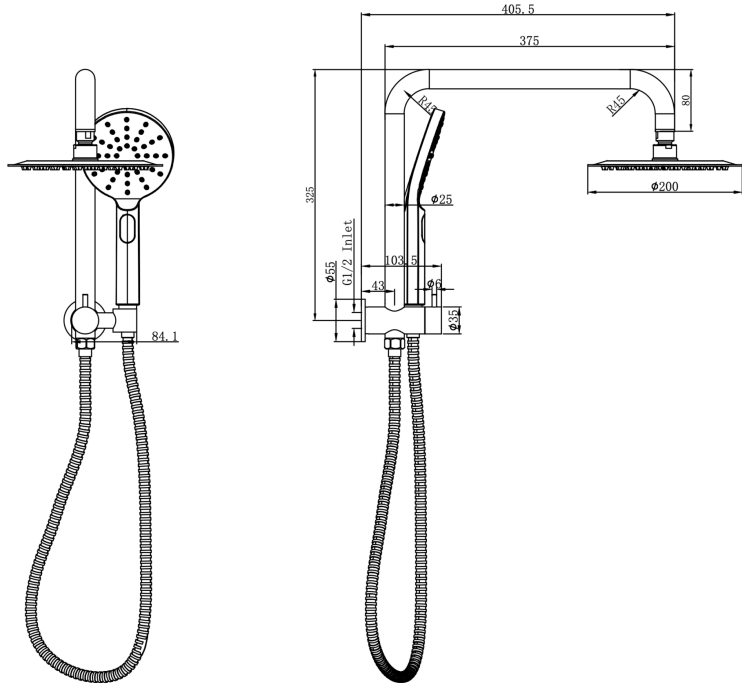

Sofia Short Shower Combination with Multifunction Handpiece and 200mm Round Head

Product Specifications

Code:	SOF-36a-200R-MB
Finish:	Matte Black
Barcode:	9339897033589
WELS Star:	4 Star
WELS Rating:	7L/Min
Spindle/Divertor:	1/2 Turn Ceramic Disc
Primary Material:	304 Stainless Steel
Special Features:	Spare Parts Available

	SOF-36a-200R-BB <i>Brushed Brass</i> PVD		SOF-36a-200R-BN <i>Brushed Nickel</i> Raw Brush		SOF-36a-200R-CH <i>Chrome</i> Electroplate
	SOF-36a-200R-GM <i>Gunmetal</i> PVD		SOF-36a-200R-MB <i>Matte Black</i> Electroplate		SOF-36a-200R-AB <i>Aged Bronze</i> PVD