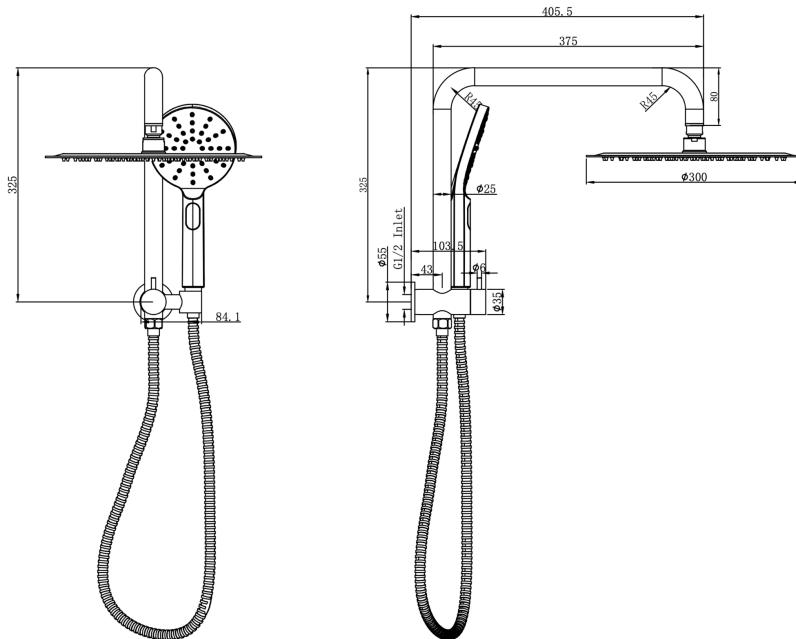

Sofia Short Shower Combination with Multifunction Handpiece and 300mm Round Head

Product Specifications

Code:	SOF-36a-300R-BN
Finish:	Brushed Nickel
Barcode:	9339897033619
WELS Star:	3 Star
WELS Rating:	8.5L/Min
Spindle/Divertor:	1/2 Turn Ceramic Disc
Primary Material:	304 Stainless Steel
Special Features:	Spare Parts Available

	SOF-36a-300R-CH Chrome Electroplate		SOF-36a-300R-GM Gunmetal PVD		SOF-36a-300R-MB Matte Black Electroplate
	SOF-36a-300R-AB Aged Bronze PVD		SOF-36a-300R-BB Brushed Brass PVD		SOF-36a-300R-BN Brushed Nickel Raw Brush