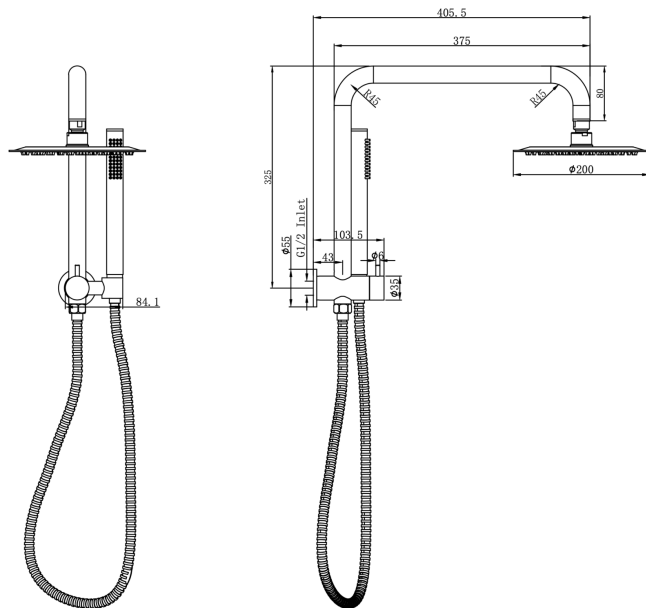

Sofia Short Shower Combination with Slim Handpiece and 200mm Round Head

Product Specifications

Code:	SOF-36b-200R-BN
Finish:	Brushed Nickel
Barcode:	9339897033671
WELS Star:	3 Star
WELS Rating:	8.5L/Min
Spindle/Divertor:	1/2 Turn Ceramic Disc
Primary Material:	304 Stainless Steel
Special Features:	Spare Parts Available

	SOF-36b-200R-AB Aged Bronze PVD		SOF-36b-200R-BB Brushed Brass PVD		SOF-36b-200R-BN Brushed Nickel Raw Brush
	SOF-36b-200R-CH Chrome Electroplate		SOF-36b-200R-GM Gunmetal PVD		SOF-36b-200R-MB Matte Black Electroplate