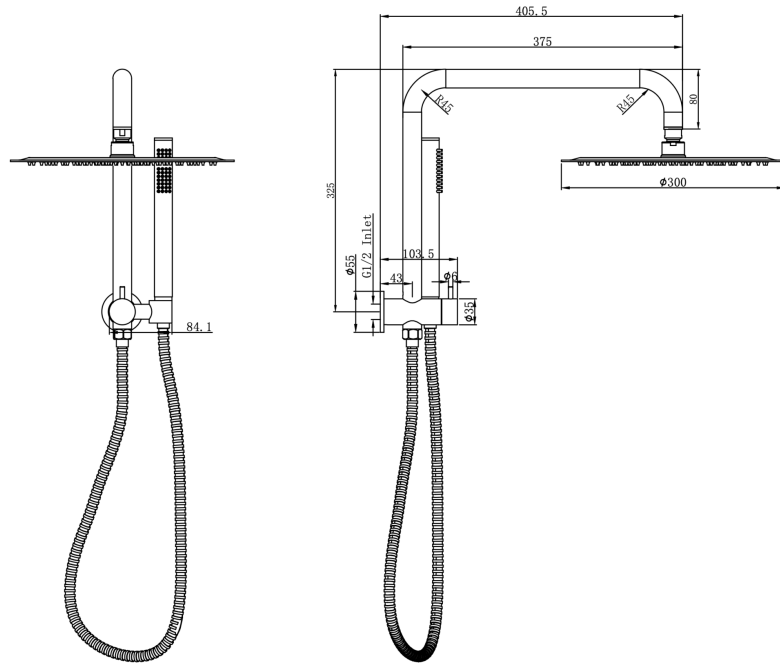

# Sofia Short Shower Combination with Slim Handpiece and 300mm Round Head

## Product Specifications

Code:	SOF-36b-300R-BB
Finish:	Brushed Brass
Barcode:	9339897033725
WELS Star:	3 Star
WELS Rating:	8.5L/Min
Spindle/Divertor:	1/2 Turn Ceramic Disc
Primary Material:	304 Stainless Steel
Special Features:	Spare Parts Available