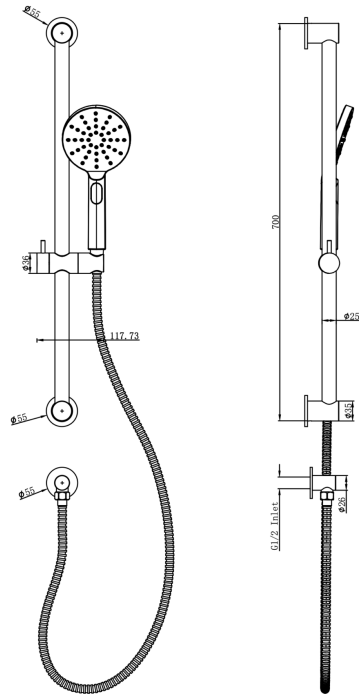

# Sofia Sliding Shower Rail with Multifunction Handpiece

## Product Specifications

Code:	SOF-37a-BN
Finish:	Brushed Nickel
Barcode:	9339897033794
WELS Star:	5 Star
WELS Rating:	6L/Min
Primary Material:	304 Stainless Steel
Technical Features:	Adjustable Fixing Point: Main Rail Cut to Length
Special Features:	Spare Parts Available Optional Non-Return Valve

SOF-37a-CH  
Chrome  
Electroplate

SOF-37a-GM  
Gunmetal  
PVD

SOF-37a-MB  
Matte Black  
Electroplate

SOF-37a-AB  
Aged Bronze  
PVD

SOF-37a-BB  
Brushed Brass  
PVD

SOF-37a-BN  
Brushed Nickel  
Raw Brush