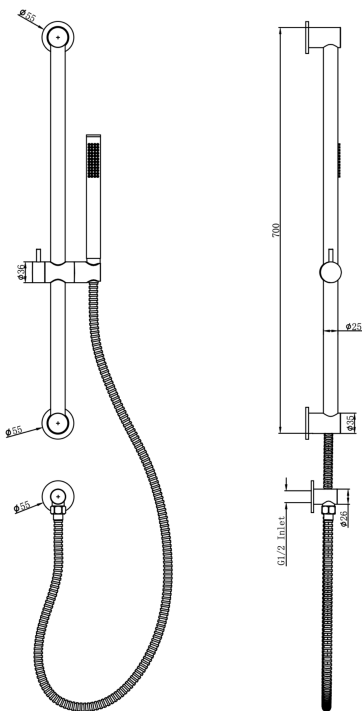

# Sofia Sliding Shower Rail with Slim Handpiece

## Product Specifications

Code:	SOF-37b-CH
Finish:	Chrome
Barcode:	9339897033862
WELS Star:	3 Star
WELS Rating:	8.5L/Min
Primary Material:	304 Stainless Steel
Technical Features:	Adjustable Fixing Point: Main Rail Cut to Length
Special Features:	Spare Parts Available Optional Non-Return Valve

**SOF-37b-BN**  
Brushed Nickel  
Raw Brush

**SOF-37b-CH**  
Chrome  
Electroplate

**SOF-37b-GM**  
Gunmetal  
PVD

**SOF-37b-MB**  
Matte Black  
Electroplate

**SOF-37b-AB**  
Aged Bronze  
PVD

**SOF-37b-BB**  
Brushed Brass  
PVD