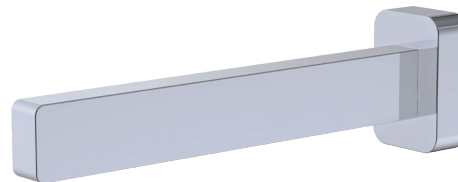

## Features

- Wall mounted, fixed position
- Push-fit installation
- Made from solid brass
- Female 1/2" BSPP inlet
- WELS rating not required

## Available in

Electroplated  
Chrome  
**229115**

Electroplated  
Matte Black  
**229115B**

PVD  
Brushed Nickel  
**229115BN**

PVD  
Gun Metal  
**229115GM**

PVD  
Urban Brass  
**229115UB**