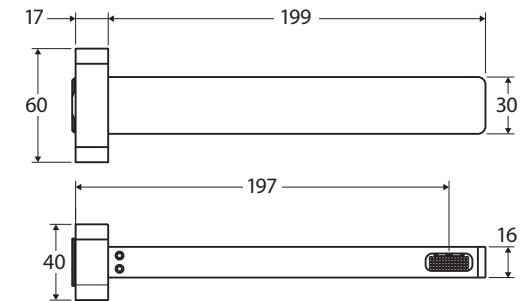

## Features

- Wall mounted, fixed position
- Push-fit installation
- Made from solid brass
- Female 1/2" BSPP inlet
- WELS rating not required

We aim to ensure that specifications are correct at the time of publication. All measurements are shown in millimetres. Always use measurements of actual product received for final specification as the technical drawing may contain differences. Due to printing limitations, physical colour may vary from the image shown. Fienza reserves the right to make modifications without prior notice.