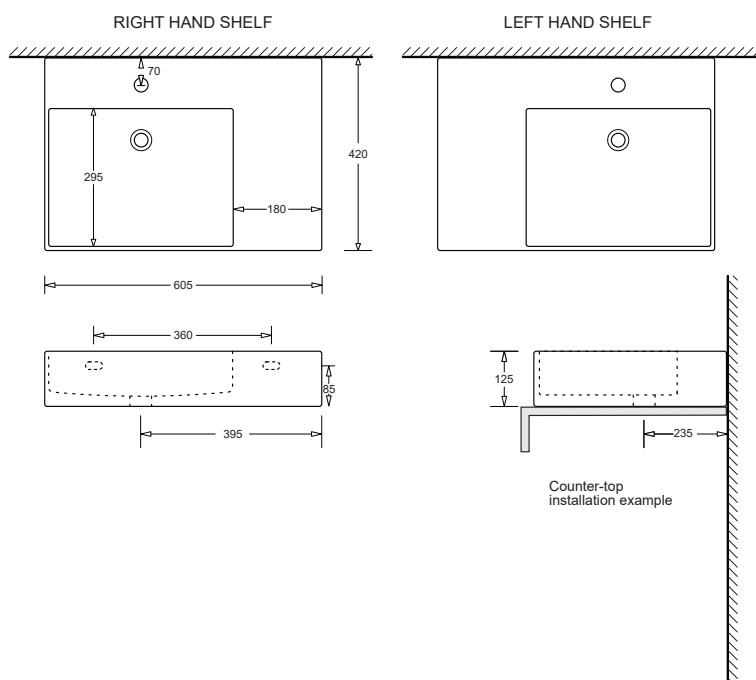

QUADO

RECTANGULAR SHELF BASIN 605 x 420mm

CODE WITH PW1	CODE WITH PW5
JBSQ860R.1.PW1	JBSQ860R.1.PW5
JBSQ860R.0.PW1	JBSQ860R.0.PW5
JBSQ860L.1.PW1	JBSQ860L.1.PW5
JBSQ860L.0.PW1	JBSQ860L.0.PW5

FEATURES

- Contemporary rectangular format vitreous china shelf basin
- Right or left hand shelf options
- Design permits wall or countertop mounting
- Available with 0 or 1 taphole, with overflow
- Chrome plug and waste included
- 8.0L bowl capacity

COMPONENTS

Model	Shelf	Tap hole	Code
Quado rectangular basin	Right	1	JBSQ860R.1
		0	JBSQ860R.0
	Left	1	JBSQ860L.1
		0	JBSQ860L.0
Plug and waste			PW1 or PW5
Wall mount kit (rag bolts)			X022

WARRANTY

Vitreous china 25 years replacement
-refer to T&Cs at www.johnsonsuiss.com.au

PRODUCT DIMENSIONS

TECHNICAL DATA SHEET

SUPERSEDES ALL PREVIOUS ISSUES

All dimensions are in millimetres and are subject to normal manufacturing variation.
As product development is ongoing BPA reserves the right to vary specifications without notice.
Bathroom Products Australia Pty Ltd ABN 87 079 297 617