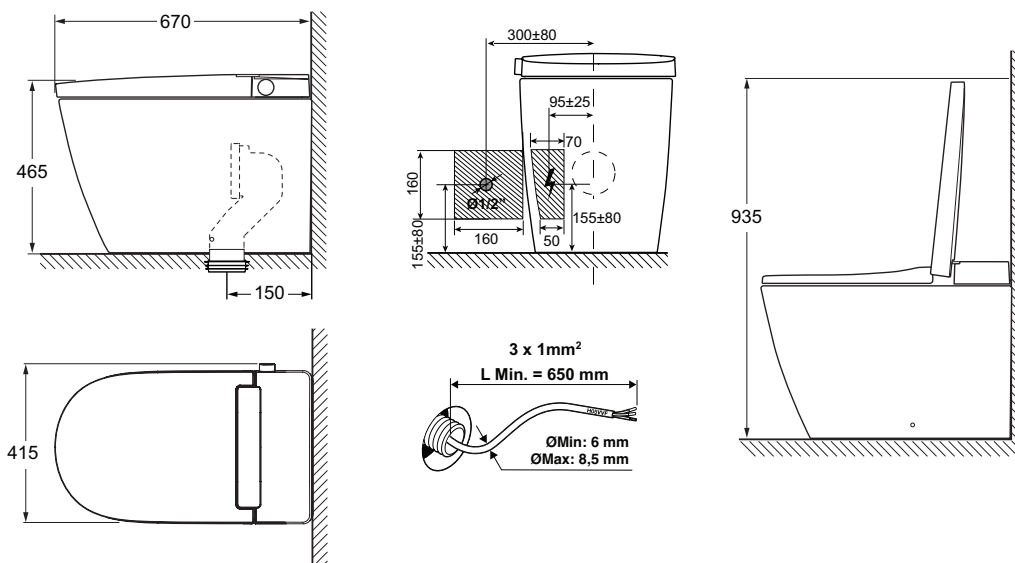

RIMLESS WALL FACED SUITE FEATURES

CODE: JSTA400

- Modern wall-faced vitreous china design with rimless flushing and comes with an integrated in-tank cistern
- No in-wall cistern is required
- No RPZ valve is required
- Soft-close seat and cover with S-trap installation
- Rear and front cleaning options with adjustable water temperature, pressure, and nozzle position
- Self-cleaning and UV-light nozzle for added hygiene
- Heated seat and warm air dryer both functions have adjustable temperature
- Oscillating massage function for a gentler clean
- Comes with descaling function for easier nozzle cleaning
- Night light and user sensor for easier use
- Side lateral controls plus a remote for full feature access
- Auto flush and pre-flush for hands-free operation
- Comply with WMTS-051, AS2845.2 (1996 & 2010) and AS/NZS 3500.1

WARRANTY

Vitreous china 25 year replacement
Toilet seat 1 year replacement
-refer to T&Cs at www.johnsonsuiss.com.au

PRODUCT DIMENSIONS

TECHNICAL DATA SHEET

SUPERSEDES ALL PREVIOUS ISSUES

All dimensions are in millimetres and are subject to normal manufacturing variation.
As product development is ongoing BPA reserves the right to vary specifications without notice.
Bathroom Products Australia Pty Ltd ABN 87 079 297 617