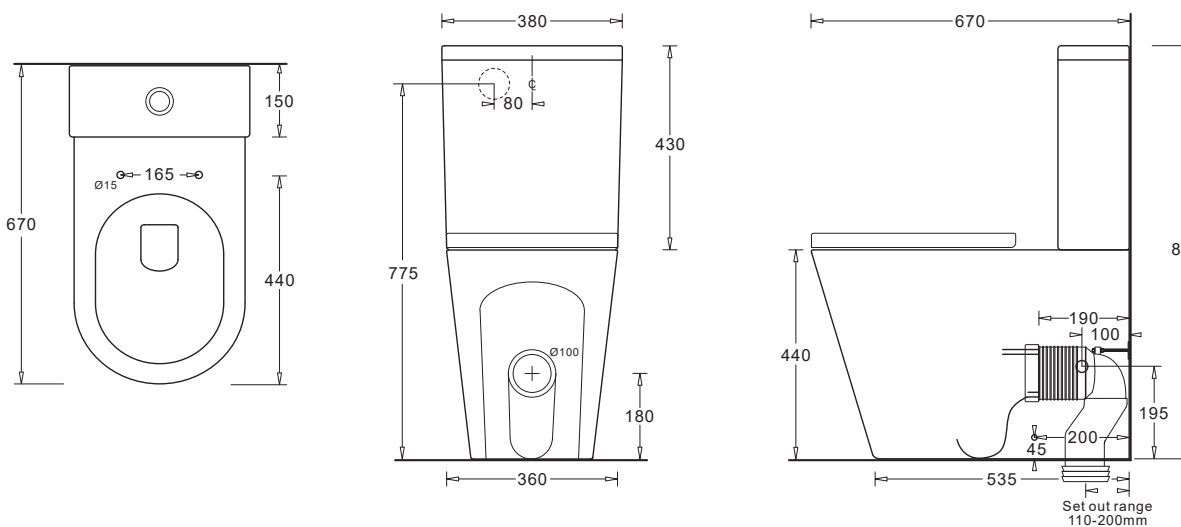

VENEZIA_{COMFORT}

TORNADO FLUSH TO WALL SUITE COMFORT HEIGHT WITH WHITE SEAT

CODE:
JTTV332.JTTV333.315

FEATURES

- Modern style flush to wall vitreous china toilet suite
- Efficient tornado design for hygienic flushing
- Supplied ready for rear and bottom water inlet configuration
- Ambulant compliant (to AS1428.1)
- Soft-close, quick release toilet seat
- P or S Trap configuration installation
- Variable S Trap pan connector - 110-200mm set out

COMPONENTS

VENEZIA _{COMFORT} flush to wall pan	JTTV332
VENEZIA _{COMFORT} cistern	JTTV333
Venezia quick-release, soft-close seat WHITE	JSEV315
Variable S Trap pan connector	X011H

WARRANTY

Vitreous china 25 year replacement
Toilet seat 5 year replacement
-refer to T&Cs at www.johnsonsuiss.com.au

PRODUCT DIMENSIONS

AMBULANT

COMFORT HEIGHT

SOFT CLOSE

QUICK RELEASE

TECHNICAL DATA SHEET

SUPERSEDES ALL PREVIOUS ISSUES

All dimensions are in millimetres and are subject to normal manufacturing variation.
As product development is ongoing BPA reserves the right to vary specifications without notice.
Bathroom Products Australia Pty Ltd ABN 87 079 297 617