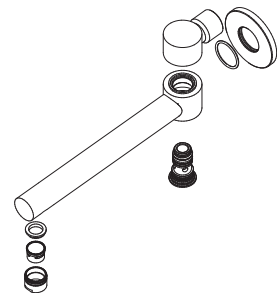

ENEZIA

SWIVEL BATH SPOUT 240mm

CODE: JTV08xxx

FEATURES

- Minimalistic straight tubular design
- Durable DZR brass construction
- Simple, secure fixing with wall flange
- Range of attractive finishes available
- Other matching bathroom components available

MODELS

Venezia swivel bath spout	Chrome	JTV08CH
	Matte Black	JTV08EMB
	Gunmetal	JTV08EGM
	Brushed Brass	JTV08PBB
	Brushed Nickel II	JTV08PBN2

WARRANTY

Tapware 20 year replacement
-refer to T&Cs at www.johnsonsuisse.com.au

PRODUCT DIMENSIONS

TECHNICAL DATA SHEET

SUPERSEDES ALL PREVIOUS ISSUES

All dimensions are in millimetres and are subject to normal manufacturing variation.
As product development is ongoing BPA reserves the right to vary specifications without notice.
Bathroom Products Australia Pty Ltd ABN 87 079 297 617