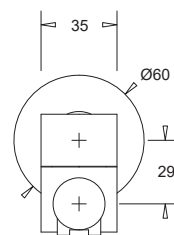

ENEZIA

SWIVEL BATH SPOUT 240mm

CODE: JTV08xxx

FEATURES

- Minimalistic straight tubular design
- Durable DZR brass construction
- Simple, secure fixing with wall flange
- Range of attractive finishes available
- Other matching bathroom components available

PRODUCT DIMENSIONS

TECHNICAL DATA SHEET

SUPERSEDES ALL PREVIOUS ISSUES

All dimensions are in millimetres and are subject to normal manufacturing variation.
As product development is ongoing BPA reserves the right to vary specifications without notice.
Bathroom Products Australia Pty Ltd ABN 87 079 297 617