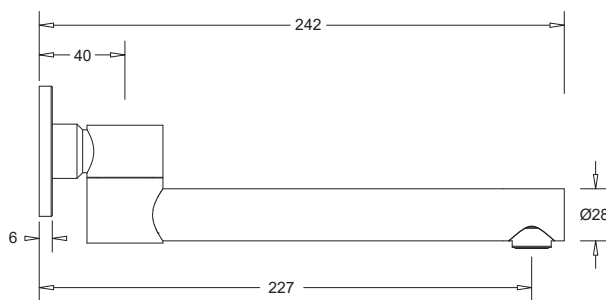

ENEZIA

SWIVEL BATH SPOUT 240mm

CODE: JTV08xxx

FEATURES

- Minimalistic straight tubular design
- Durable DZR brass construction
- Simple, secure fixing with wall flange
- Range of attractive finishes available
- Other matching bathroom components available

PRODUCT DIMENSIONS

TECHNICAL DATA SHEET

SUPERSEDES ALL PREVIOUS ISSUES

All dimensions are in millimetres and are subject to normal manufacturing variation.
As product development is ongoing BPA reserves the right to vary specifications without notice.
Bathroom Products Australia Pty Ltd ABN 87 079 297 617