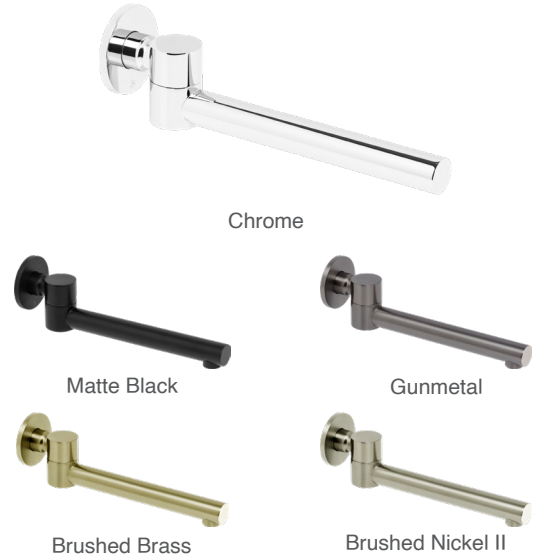

ENEZIA

SWIVEL BATH SPOUT 240mm

CODE: JTV08xxx

FEATURES

- Minimalistic straight tubular design
- Durable DZR brass construction
- Simple, secure fixing with wall flange
- Range of attractive finishes available
- Other matching bathroom components available

MODELS

Venezia swivel bath spout	Chrome	JTV08CH
	Matte Black	JTV08EMB
	Gunmetal	JTV08EGM
	Brushed Brass	JTV08PBB
	Brushed Nickel II	JTV08PBN2

WARRANTY

Tapware 20 year replacement
-refer to T&Cs at www.johnsonsuisse.com.au