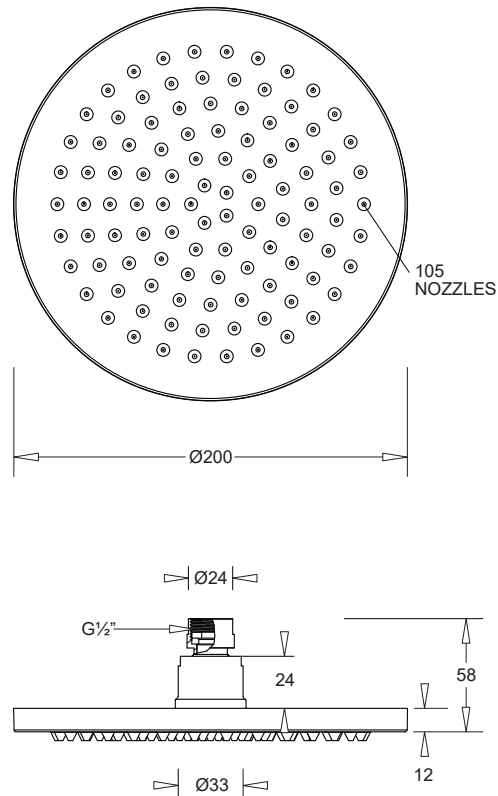

PRODUCT DIMENSIONS

TECHNICAL DATA SHEET

SUPERSEDES ALL PREVIOUS ISSUES

All dimensions are in millimetres and are subject to normal manufacturing variation.
As product development is ongoing BPA reserves the right to vary specifications without notice.
Bathroom Products Australia Pty Ltd ABN 87 079 297 617