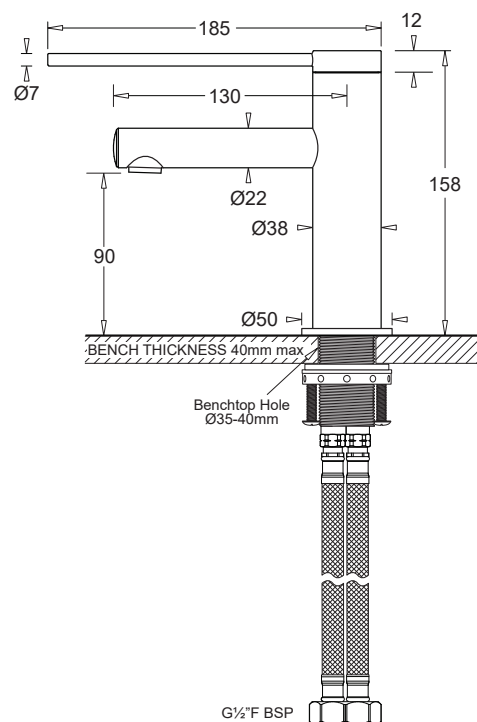

PRODUCT DIMENSIONS

TECHNICAL DETAILS

- Operating pressure 150-500kPa
- Operating temperature 1-75°C
- Hose connections 1/2" F BSP

TECHNICAL DATA SHEET

SUPERSEDES ALL PREVIOUS ISSUES

All dimensions are in millimetres and are subject to normal manufacturing variation.
As product development is ongoing BPA reserves the right to vary specifications without notice.
Bathroom Products Australia Pty Ltd ABN 87 079 297 617

JohnsonSuisse
Bathroom Solutions

2/97 Banksia St.,
Botany, NSW 2019
TEL: 1300 717 717

www.johnsonsuiss.com.au