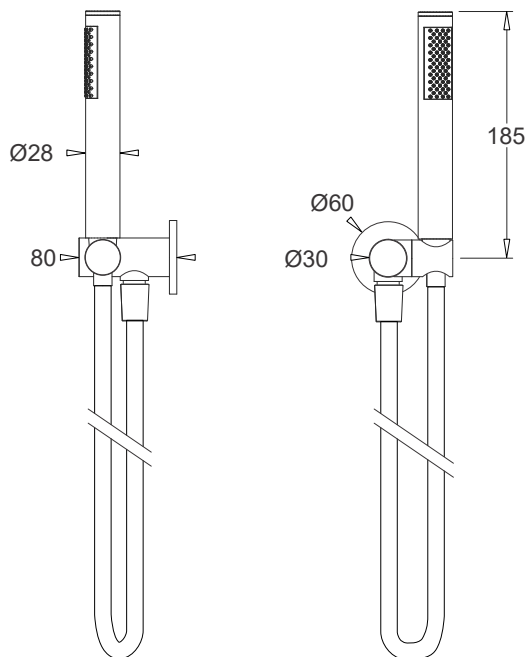

ENEZIA

HAND SHOWER with WALL MOUNTING

CODE: JTV18xx

FEATURES

- Minimalistic wall mounted design
- Slim, lightweight shower wand with 1.5m hose
- Range of attractive finishes available
- Concealed water inlet
- Durable construction
- Simple, secure fixing system
- Matching shower mixer available

Note: a shower mixer is required - recommended model JTV70xxx. This is a separate supply item

PRODUCT DIMENSIONS

TECHNICAL DETAILS

- Operating pressure 150-500kPa
- Operating temperature 1-75°C
- Hose connections 1/2" F BSP

TECHNICAL DATA SHEET

SUPERSEDES ALL PREVIOUS ISSUES

All dimensions are in millimetres and are subject to normal manufacturing variation. As product development is ongoing BPA reserves the right to vary specifications without notice. Bathroom Products Australia Pty Ltd ABN 87 079 297 617