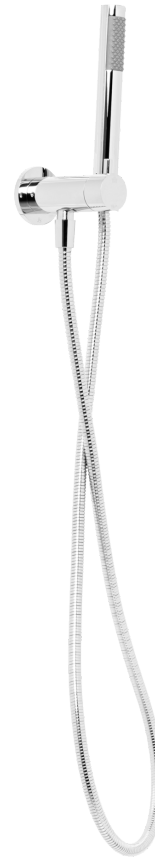

ENEZIA

HAND SHOWER with WALL MOUNTING

CODE: JTV18xx

FEATURES

- Minimalistic wall mounted design
- Slim, lightweight shower wand with 1.5m hose
- Range of attractive finishes available
- Concealed water inlet
- Durable construction
- Simple, secure fixing system
- Matching shower mixer available

MODELS

Venezia hand shower	Chrome	JTV18CH
	Matte Black	JTV18EMB
	Gunmetal	JTV18EGM
	Brushed Brass	JTV18PBB
	Brushed Nickel II	JTV18PBN2

WARRANTY

Showers 20 year replacement
-refer to T&Cs at www.johnsonsuisse.com.au

Note: a shower mixer is required - recommended model JTV70xxx. This is a separate supply item

PRODUCT DIMENSIONS

TECHNICAL DETAILS

- Operating pressure 150-500kPa
- Operating temperature 1-75°C
- Hose connections 1/2" F BSP