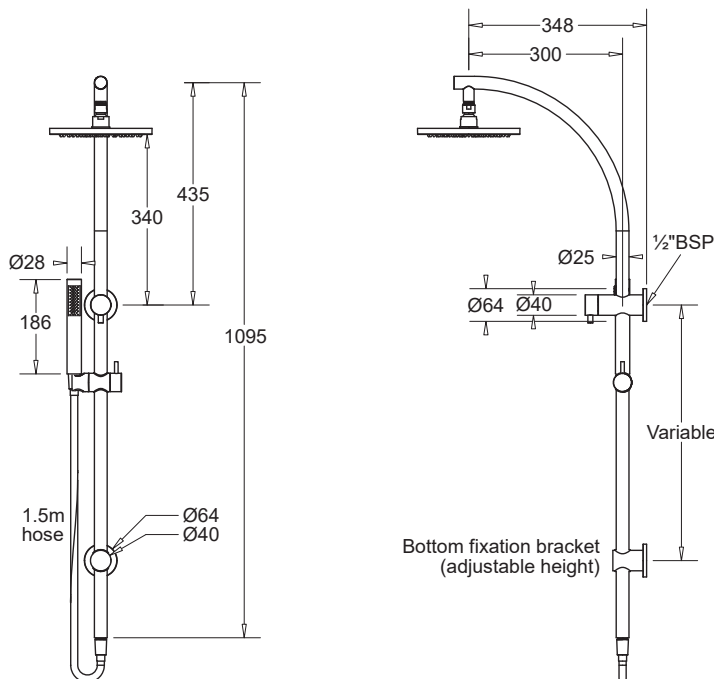

### FEATURES

- Minimalistic wall mounted design with pin lever function diverter
- Slim, lightweight shower wand with 1.5m hose
- 200mm diameter fixed overhead rose
- Concealed water inlet
- Durable construction
- Simple, secure fixing system
- Matching shower mixer available

### PRODUCT DIMENSIONS