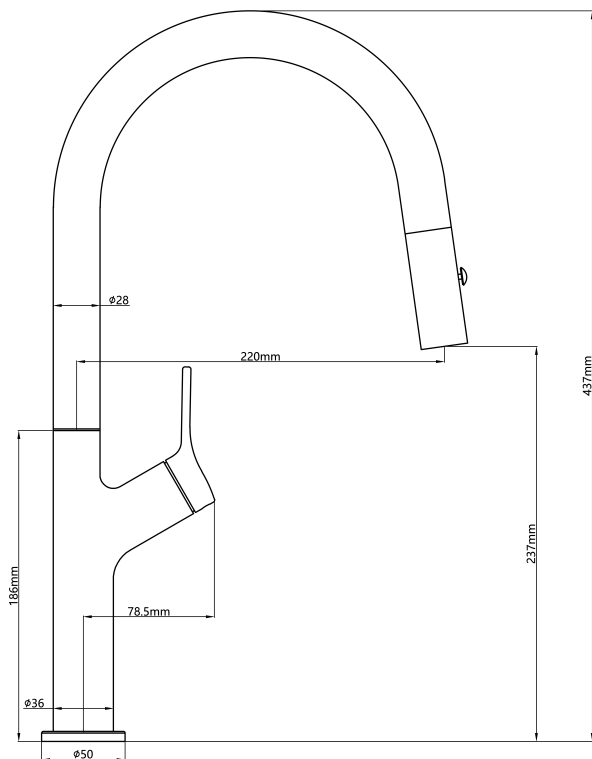

Tish S2 Pull Out Sink Mixer

Product Specifications

Code:	TISH-02RE-BN
Finish:	Brushed Nickel
Barcode:	9339897010191
WELS Star:	6 Star
WELS Rating:	4.5L/Min
Cartridge:	Kerox 25mm Cartridge
Primary Material:	304 Stainless Steel
Special Features:	Magnetic Docking Twin Spray Technology Pull Out Hose