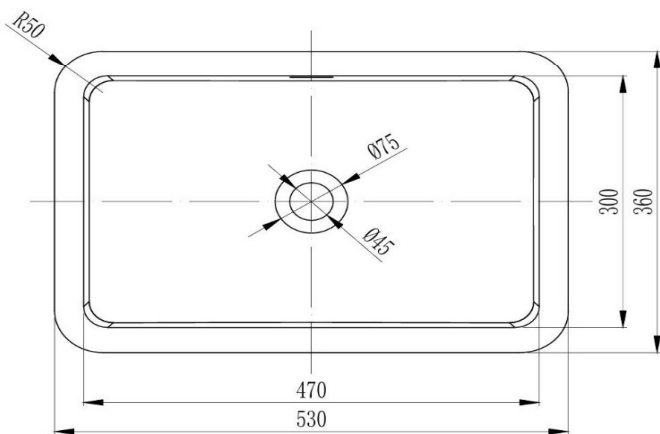

## SPECIFICATIONS

Thalios

Drop In or Undermount

530 x 360 x 168mm

Water Capacity 11 Litres

Solid Surface

Overflow suitable for  
6 Star Rated tapware

Cutting Size  
(Undermounted Installation)

[WWW.BELLA-VISTA.AU](http://WWW.BELLA-VISTA.AU)

While we aim to provide correct specifications, Bella Vista reserves the right to make modifications without prior notice. Size and colour may vary from image shown. All measurements are shown in millimetres. Please allow for a +/- 10 mm tolerance for variances. Always use the physical product measurements for mark ups and roughing in. Technical drawings may differ from products received.