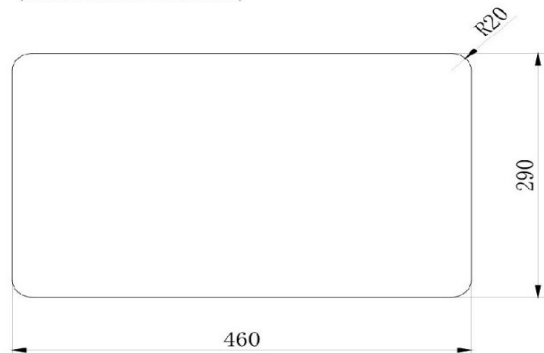

## SPECIFICATIONS

Thalios

Drop In or Undermount

530 x 360 x 168mm

Water Capacity 11 Litres

Solid Surface

Overflow suitable for  
6 Star Rated tapware

Cutting Size  
(Undermounted Installation)

[WWW.BELLA-VISTA.AU](http://WWW.BELLA-VISTA.AU)

While we aim to provide correct specifications, Bella Vista reserves the right to make modifications without prior notice. Size and colour may vary from image shown. All measurements are shown in millimetres. Please allow for a +/- 10 mm tolerance for variances. Always use the physical product measurements for mark ups and roughing in. Technical drawings may differ from products received.