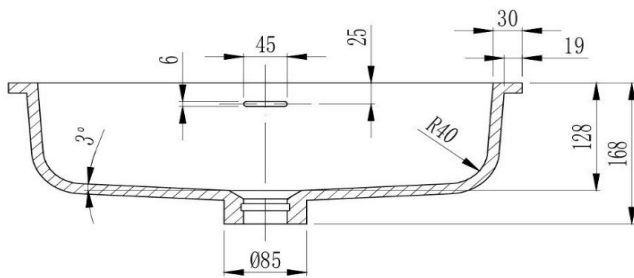

## SPECIFICATIONS

Thalios

Drop In or Undermount

530 x 360 x 168mm

Water Capacity 11 Litres

Solid Surface

Overflow suitable for  
6 Star Rated tapware

Cutting Size  
(Undermounted Installation)

[WWW.BELLA-VISTA.AU](http://WWW.BELLA-VISTA.AU)

While we aim to provide correct specifications, Bella Vista reserves the right to make modifications without prior notice. Size and colour may vary from image shown. All measurements are shown in millimetres. Please allow for a +/- 10 mm tolerance for variances. Always use the physical product measurements for mark ups and roughing in. Technical drawings may differ from products received.