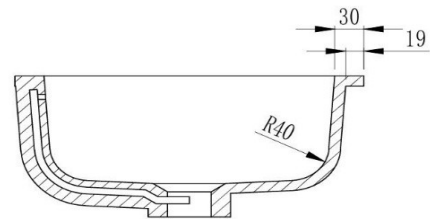

## SPECIFICATIONS

Thalios

Drop In or Undermount

530 x 360 x 168mm

Water Capacity 11 Litres

Solid Surface

Overflow suitable for  
6 Star Rated tapware

Cutting Size  
(Undermounted Installation)

[WWW.BELLA-VISTA.AU](http://WWW.BELLA-VISTA.AU)

While we aim to provide correct specifications, Bella Vista reserves the right to make modifications without prior notice. Size and colour may vary from image shown. All measurements are shown in millimetres. Please allow for a +/- 10 mm tolerance for variances. Always use the physical product measurements for mark ups and roughing in. Technical drawings may differ from products received.