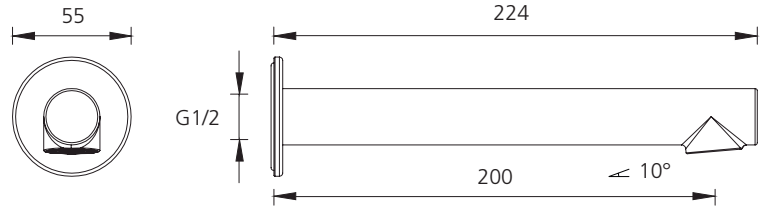

Venice

Dual Flow | 6 and 5 Star WELS Rated

Lead FREE

All dimensions in mm

VE108200FCR
Chrome Straight Wall Spout

Dual WELS Rated
Product supplied with WELS 6 Star aerator installed. WELS 5 Star aerator included for optional use.

Specifications /

WELS rating	6 Star, 4.5 L per min, 5 Star, 6.0 L per min
WELS registration number	T44062, T44061
Temperature rating (min / max)	1°C - 65°C
Pressure rating (min / max)	150 kPa - 500 kPa
Finish	Chrome (electroplating)
Materials	Lead free brass spout
Product weight	0.34 kg
Installation	200 mm fixed wall spout
Water supply	Mains
Warranty	15 years body and finish; 5 years seals, fittings, aerators; 1 year labour (see Oliveri website for full details)
Maintenance and care instructions	All surfaces should be cleaned with mild liquid detergent or soap and water. Do not use cream cleaners or citrus based cleaning products, as they are abrasive. Use of unsuitable cleaning agents may damage the surface. Any damage caused in this way will not be covered by warranty.