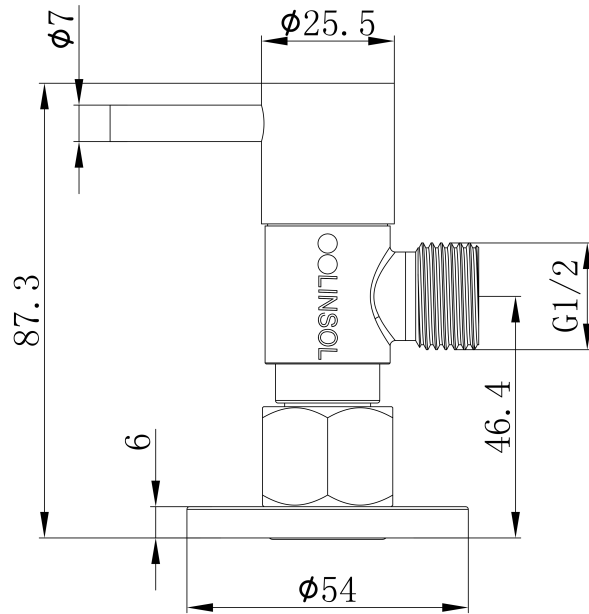

# Zarah Easy Turn Cistern Tap

## Product Specifications

Code:	ZAR-ETCT-CH
Finish:	Chrome
Barcode:	9339897021647
Spindle/Divertor:	1/4 Turn Ceramic Disc
Primary Material:	DZR Brass
Technical Features:	Non-Return Valve Loose Nut Fitting