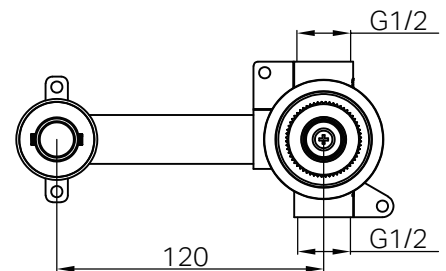

Warranty

Features

- 27mm Progressive Brass Cartridge – Smooth and precise water control.
- Low-Lead DZR Brass – Durable and corrosion-resistant.
- G1/2 Female Connection – Easy installation with standard fittings.

Lead Free