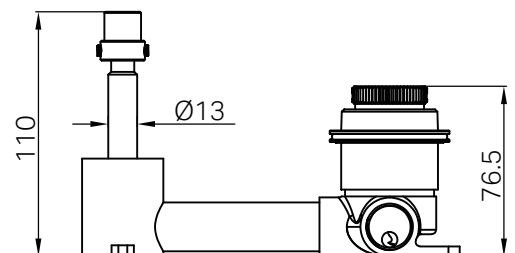

Warranty

Features

- 27mm Progressive Brass Cartridge – Smooth and precise water control.
- Low-Lead DZR Brass – Durable and corrosion-resistant.
- G1/2 Female Connection – Easy installation with standard fittings.

Lead Free