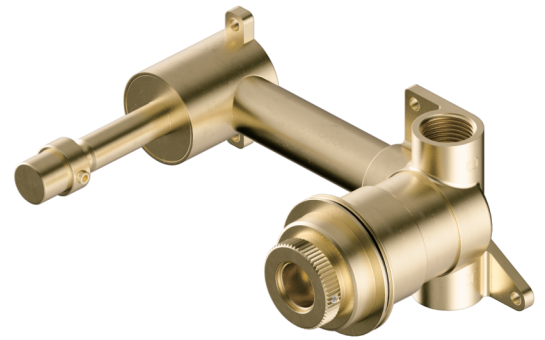

Serenity Progressive Wall Basin Mixer Body Only

Specifications

Finish & SKU

24C022

Watermark License

WM-060073

Temperature Rating

Min 1°C-Max 75°C

Pressure Rating

Min 150kpa-Max 500kpa

Warranty

Features

- 27mm Progressive Brass Cartridge – Smooth and precise water control.
- Low-Lead DZR Brass – Durable and corrosion-resistant.
- G1/2 Female Connection – Easy installation with standard fittings.