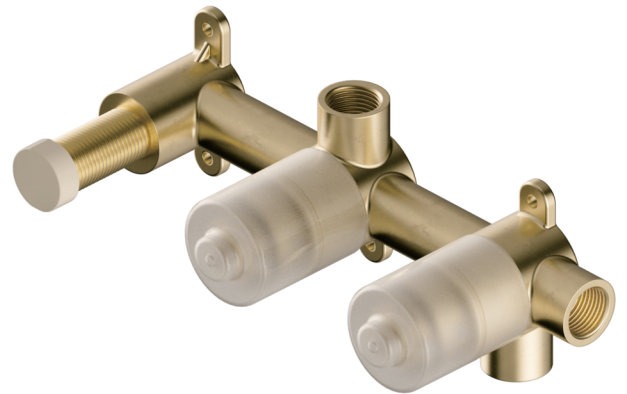

Serenity Shower System Body Only

Specifications

Finish & SKU

24C024

Watermark License

WM-060073

Temperature Rating

Min 1°C-Max 75°C

Pressure Rating

Min 150kpa-Max 500kpa

Warranty

Features

- 27mm Progressive Brass Cartridge – Precise temperature and flow control.
- Dial-Operated Diverter – Seamless switch between spout and shower.
- Low-Lead DZR Brass – Corrosion-resistant and long-lasting.
- G1/2 Female Connection – Compatible with standard fittings.