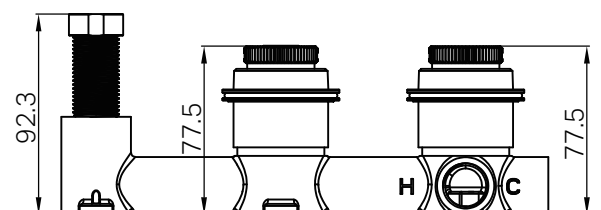

Warranty

Features

- 27mm Progressive Brass Cartridge – Precise temperature and flow control.
- Dial-Operated Diverter – Seamless switch between spout and shower.
- Low-Lead DZR Brass – Corrosion-resistant and long-lasting.
- G1/2 Female Connection – Compatible with standard fittings.

Lead Free