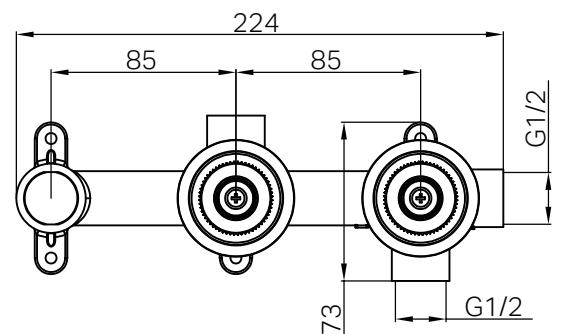

Warranty

Features

- 27mm Progressive Brass Cartridge – Precise temperature and flow control.
- Dial-Operated Diverter – Seamless switch between spout and shower.
- Low-Lead DZR Brass – Corrosion-resistant and long-lasting.
- G1/2 Female Connection – Compatible with standard fittings.

Lead Free