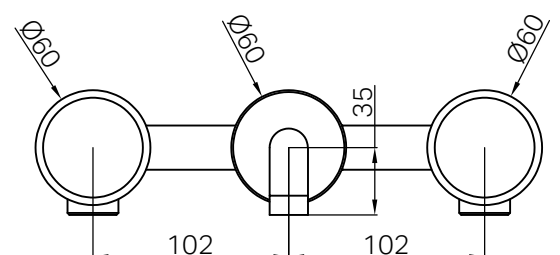

### Features

- A complete wall basin set featuring a sleek 160mm spout, designed for modern and functional bathroom spaces.
- Handle options include natural Italian marble (Carrara, Rome Travertine, Marquina Black) and customizable selections (Verde Alpi, Arabescato Corchia), alongside a sleek Metal Handle.
- Equipped with a 1/4 turn cartridge for smooth and precise water flow control.
- Designed to accommodate various wall thicknesses, offering installation flexibility.
- Includes In-wall breach for a seamless setup.
- Note: Sold as separate Body and Trim Kit components. Together, they form the complete Serenity Wall Basin Set.

- Dimensions are nominal measurements only.