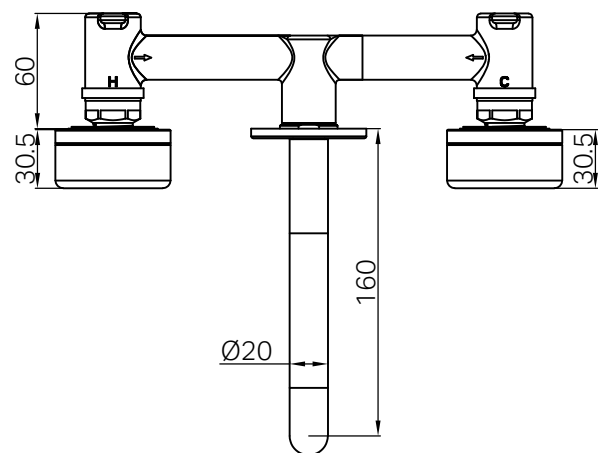

### Features

- A complete wall basin set featuring a sleek 160mm spout, designed for modern and functional bathroom spaces.
- Handle options include natural Italian marble (Carrara, Rome Travertine, Marquina Black) and customizable selections (Verde Alpi, Arabescato Corchia), alongside a sleek Metal Handle.
- Equipped with a 1/4 turn cartridge for smooth and precise water flow control.
- Designed to accommodate various wall thicknesses, offering installation flexibility.
- Includes In-wall breach for a seamless setup.
- Note: Sold as separate Body and Trim Kit components. Together, they form the complete Serenity Wall Basin Set.

- Dimensions are nominal measurements only.