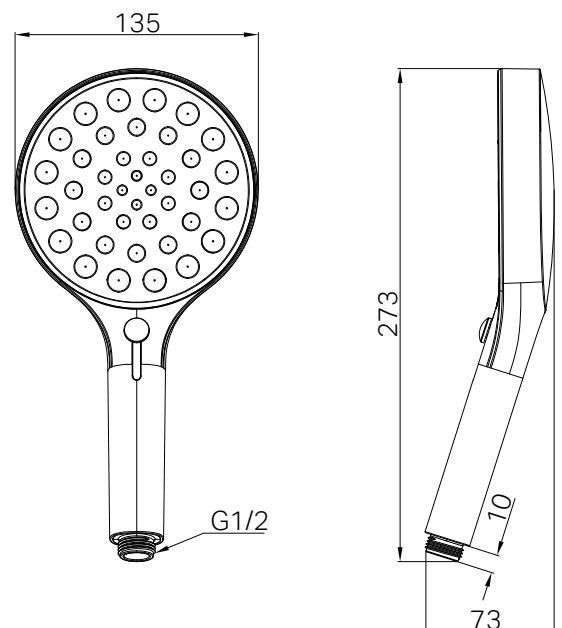

Serenity Hand Shower

Finish & SKU

 Chrome 24D003CH	 Brushed Nickel 24D003BN
 Matte Black 24D003MB	 Brushed Gold 24D003BG
 Brushed Bronze 24D003BZ	 Gun Metal 24D003GM

Specifications

Watermark License

WM-060093

Temperature Rating

Min 1°C-Max 75°C

Pressure Rating

Min 150kpa-Max 500kpa

Warranty

Features

- Made from durable ABS material for lightweight and easy handling.
- Offers three spray functions with seamless infinite switching for a personalized showering experience.
- Available in six stunning finishes: Chrome, Matte Black, Brushed Nickel, Brushed Gold, Gun Metal, and Brushed Bronze.
- Designed to complement the Serenity range for a cohesive bathroom aesthetic.

- Dimensions are nominal measurements only.