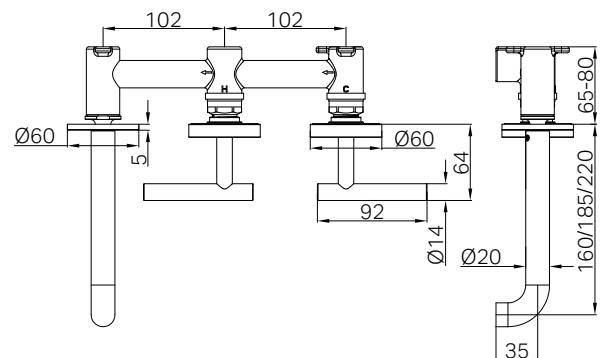

Nero

Mecca Lever Wall Basin/Bath Set 160/185/220mm Offset Spout

Finish & SKU

-  **Chrome**
25D009CH/25D010CH/25D011CH
-  **Matte Black**
25D009MB/25D010MB/25D011MB
-  **Brushed Bronze**
25D009BZ/25D010BZ/25D011BZ
-  **Matte White**
25D009MW/25D010MW/25D011MW
-  **Brushed Nickel**
25D009BN/25D010BN/25D011BN
-  **Brushed Gold**
25D009BG/25D010BG/25D011BG
-  **Gun Metal**
25D009GM/25D010GM/25D011GM

Features

- A complete wall basin set featuring a sleek 160/185/220mm offset spout, with the spout and handles positioned on opposite sides for a unique and modern design.
- Equipped with a 1/4 turn cartridge for smooth and precise water flow control.
- Designed to accommodate various wall thicknesses, offering installation flexibility.
- Includes In-wall breach for a seamless setup.
- Note: Sold as separate Body and Trim Kit components. Together, they form the complete Serenity Wall Basin Set.
- Includes an additional non-restricting aerator for bath use.
- Available in seven stunning finishes: Chrome, Matte Black, Matte White, Brushed Nickel, Brushed Gold, Gun Metal, and Brushed Bronze.

- Dimensions are nominal measurements only.