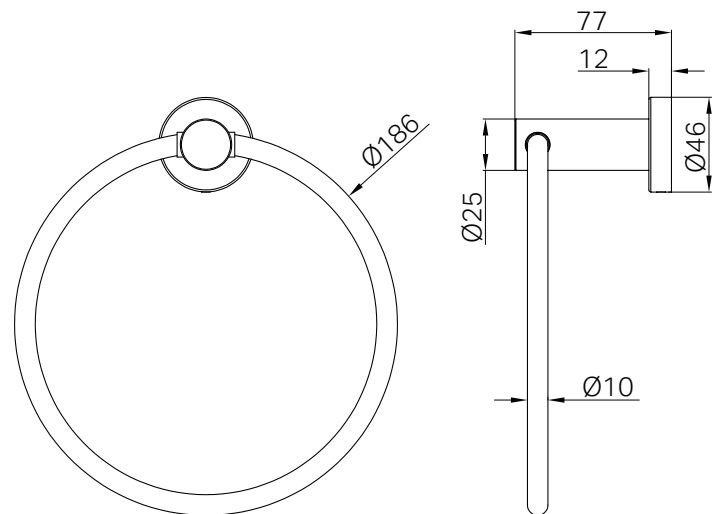

Mecca Hand Towel Rail

Finish & SKU

 Chrome NR1980CH	 Brushed Nickel NR1980BN
 Matte Black NR1980MB	 Brushed Gold NR1980BG
 Brushed Bronze NR1980BZ	 Gun Metal NR1980GM
 Matte White NR1980MW	

Warranty

Features

- 304 grade stainless steel construction for durability
- Easy to install

Maintenance And Care

- Regularly check the mixer and connections for signs of wear or leaks.
- Clean the tap with mild soapy water to maintain its appearance, avoiding harsh chemicals and abrasive materials that may damage the finish.

- Dimensions are nominal measurements only.