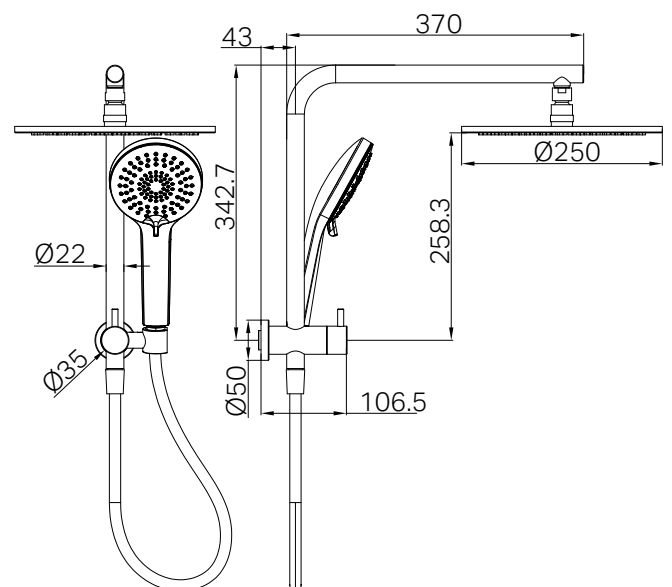

Nero

Mecca 2 In 1 Twin Shower

Finish & SKU

| | |
|---|--|
|  Matte Black NR250805eMB |  Brushed Nickel NR250805eBN |
|  Gun Metal NR250805eGM |  Brushed Gold NR250805eBG |

Specifications

Watermark License

WM-060093

Temperature Rating

Min 1°C-Max 75°C

Pressure Rating

Min 150kpa-Max 500kpa

Warranty

Features

- 250mm durable metal shower head.
- 1.5 meter smooth PVC hose.
- 3 Function hand shower.
- Easy retrofit installation.
- Available in 5 premium finishes.

- Dimensions are nominal measurements only.