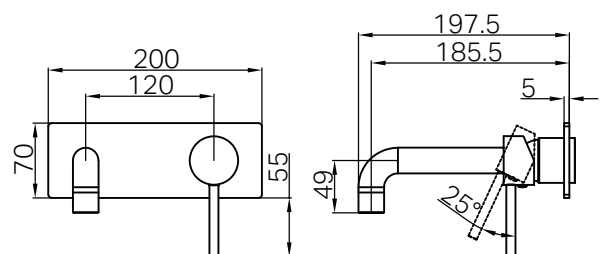

Lead Free

Features

- Metal wall plate construction for longevity
- Compatible with project 35mm universal wall basin/bath mixer body
- NEOPERL aerator with slim stream flow director
- Includes an additional non-restricting aerator for bath use.

- Dimensions are nominal measurements only.