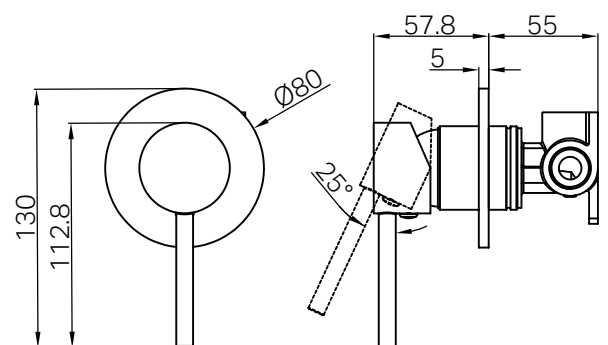

### Features

- 35mm ceramic cartridge can be adjusted to control water temperature and flow control setting, saving energy
- Metal wall plate construction for longevity
- Body inlets – ½ BSP female
- Suitable for mains pressure installation
- Wels rating not required
- Replaceable trim kits
- Packed Separately (Body and Trim Kits)

- Dimensions are nominal measurements only.