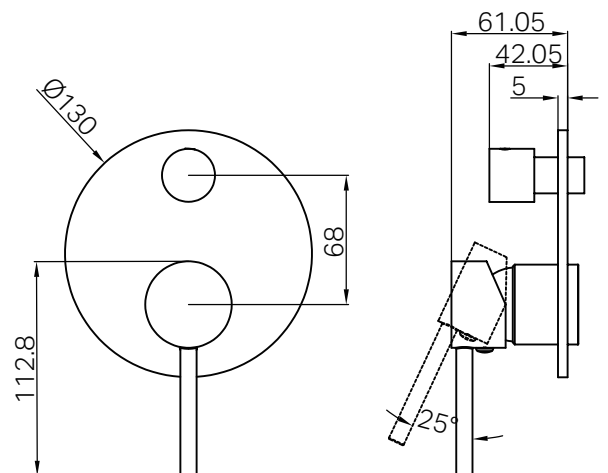

Dolce Shower Mixer With Diverter Trim Kits Only

Finish & SKU

-  **Chrome**
NR250811atCH
-  **Brushed Nickel**
NR250811atBN
-  **Matte Black**
NR250811atMB

Specifications

Watermark License

WM-060073

Temperature Rating

Min 1°C-Max 75°C

Pressure Rating

Min 150kpa-Max 500kpa

Warranty

Lead Free

Features

- Metal wall plate construction for longevity
- Compatible with project 35mm universal shower mixer with Diverter bod

Maintenance And Care

- Dimensions are nominal measurements only.