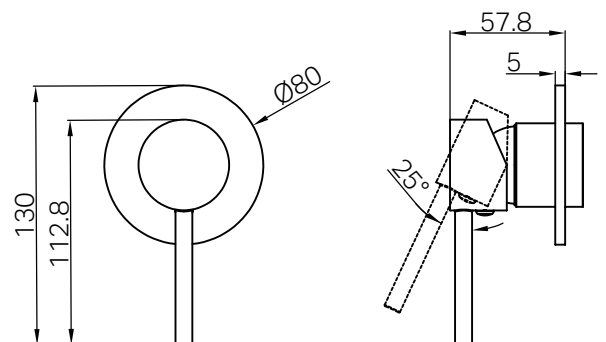

### Features

- Metal wall plate construction for longevity
- Compatible with project 35mm universal shower mixer bod

- Dimensions are nominal measurements only.