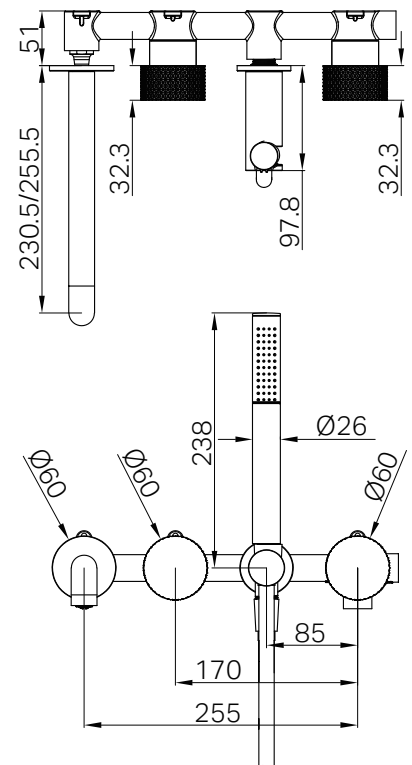

## Opal Progressive Shower System Separate Plate With Spout 230/250mm

### Features

- Brass construction
- Exclusive Opal knurled handle
- Dial operating divertor
- 25mm brass progressive cartridge
- 230mm bath spout
- Single function brass hand shower
- Packed separately (body and trim Kits)

- Dimensions are nominal measurements only.