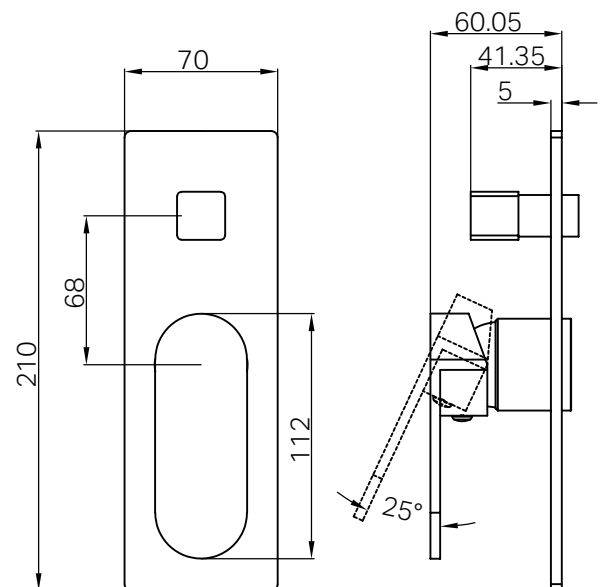

### Features

- Metal wall plate construction for longevity
- Compatible with project 35mm universal shower mixer with Diverter bod

- Dimensions are nominal measurements only.