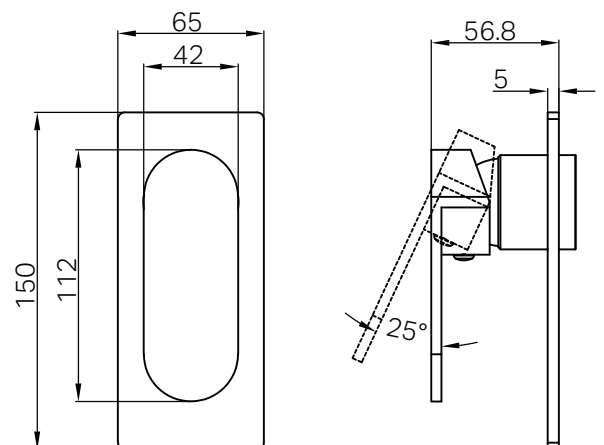

Temperature Rating

Min 1°C-Max 75°C

Pressure Rating

Min 150kpa-Max 500kpa

Warranty

Lead Free

Features

- Metal wall plate construction for longevity
- Compatible with project 35mm universal shower mixer bod

- Dimensions are nominal measurements only.