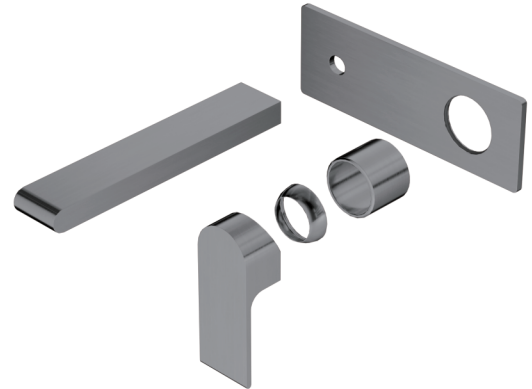

## Bianca Wall Basin/Bath Mixer 187/230mm Trim Kits Only

### Finish & SKU

 <b>Chrome</b> NR321510atCH NR321510btCH	 <b>Brushed Nickel</b> NR321510atBN NR321510btBN
 <b>Matte Black</b> NR321510atMB NR321510btMB	 <b>Brushed Gold</b> NR321510atBG NR321510btBG
 <b>Brushed Bronze</b> NR321510atBZ NR321510btBZ	 <b>Gun Metal</b> NR321510atGM NR321510btGM

### Features

- Metal wall plate construction for longevity
- Compatible with premium 35mm universal wall basin/bath mixer body
- NEOPERL aerator with slim stream flow director
- Available in different spout lengths
- Includes an additional non-restricting aerator for bath use.