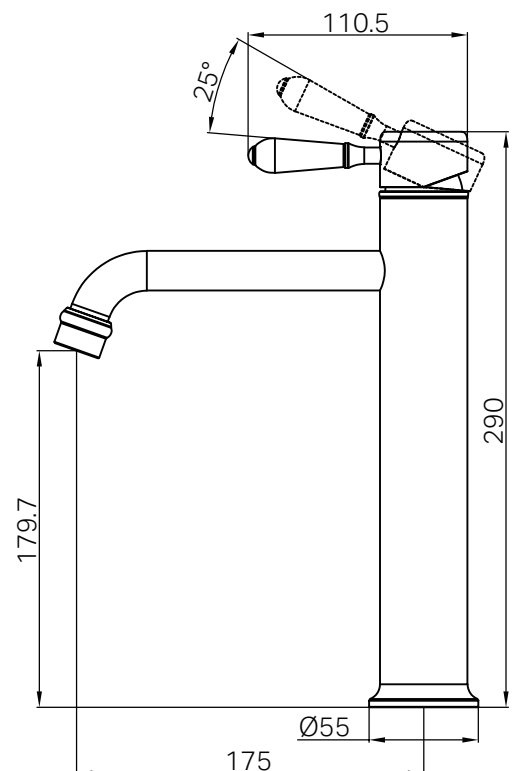

Nero

York Straight Tall Basin Mixer With Black Porcelain Lever

Finish & SKU

 **Chrome**
NR692101a03CH

Specifications

Watermark License

WM-060073

Temperature Rating

Min 1°C-Max 75°C

Pressure Rating

Min 150kpa-Max 500kpa

Warranty

Lead Free

Features

- 35mm ceramic disc cartridge can be adjusted to reduce water temperature and flow control settings, saving energy
- Solid brass construction for longevity
- NEOPERL aerator with slim stream flow director
- Polyamide PEX flexible hose - 1/2 BSP female
- Suitable for mains pressure installation

- Dimensions are nominal measurements only.