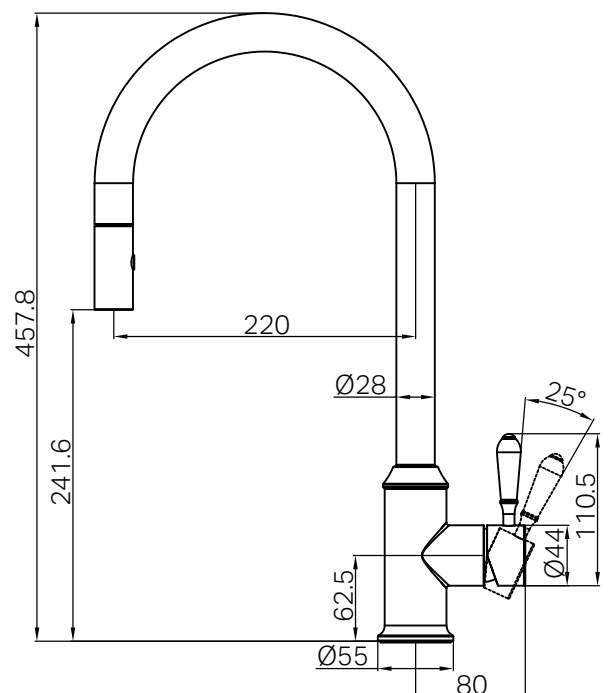

### Features

- 40mm ceramic disc cartridge can be adjusted to control water temperature and flow control settings, saving energy
- Solid brass construction for longevity
- 2 function pull out hand piece allows for different water spray
- Push fit pull out hose for easy installation
- NEOPERL aerator with slim stream flow director
- Polyamide PEX flexible hose- 1/2 BSP female
- Suitable for mains pressure installation

- Dimensions are nominal measurements only.