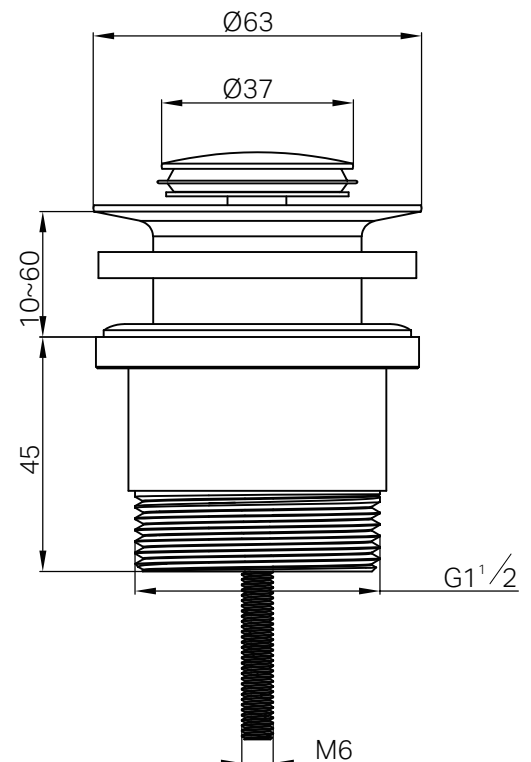

Min 1°C-Max 75°C

Pressure Rating

Min 150kpa-Max 500kpa

Warranty

Features

- Pull out plug for easy cleaning
- Suits basin with 32mm or 40mm outlets with or without overflow
- Available in different colours

Maintenance And Care

- Dimensions are nominal measurements only.