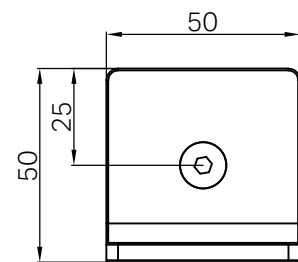

90 Degree Glass To Wall Bracket 10mm Glass

Finish & SKU

 Chrome NRSH204aCH	 Brushed Nickel NRSH204aBN
 Matte Black NRSH204aMB	 Brushed Gold NRSH204aBG
 Brushed Bronze NRSH204aBZ	 Gun Metal NRSH204aGM

Warranty

Features

- Mechanical fixing bracket
- 90 degree glass to wall/floor connection
- Suitable for 10mm glass
- Square profile
- Manufactured from high quality brass

Maintenance And Care

- Regularly check the mixer and connections for signs of wear or leaks.
- Clean the tap with mild soapy water to maintain its appearance, avoiding harsh chemicals and abrasive materials that may damage the finish.

- Dimensions are nominal measurements only.