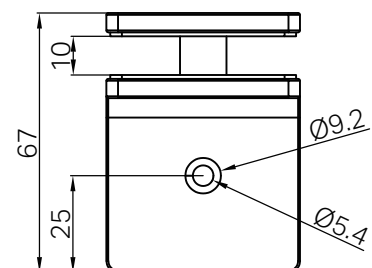

90 Degree Glass To Wall Bracket 10mm Glass

Finish & SKU

 Chrome NRSH204aCH	 Brushed Nickel NRSH204aBN
 Matte Black NRSH204aMB	 Brushed Gold NRSH204aBG
 Brushed Bronze NRSH204aBZ	 Gun Metal NRSH204aGM

Warranty

Features

- Mechanical fixing bracket
- 90 degree glass to wall/floor connection
- Suitable for 10mm glass
- Square profile
- Manufactured from high quality brass

Maintenance And Care

- Regularly check the mixer and connections for signs of wear or leaks.
- Clean the tap with mild soapy water to maintain its appearance, avoiding harsh chemicals and abrasive materials that may damage the finish.

- Dimensions are nominal measurements only.