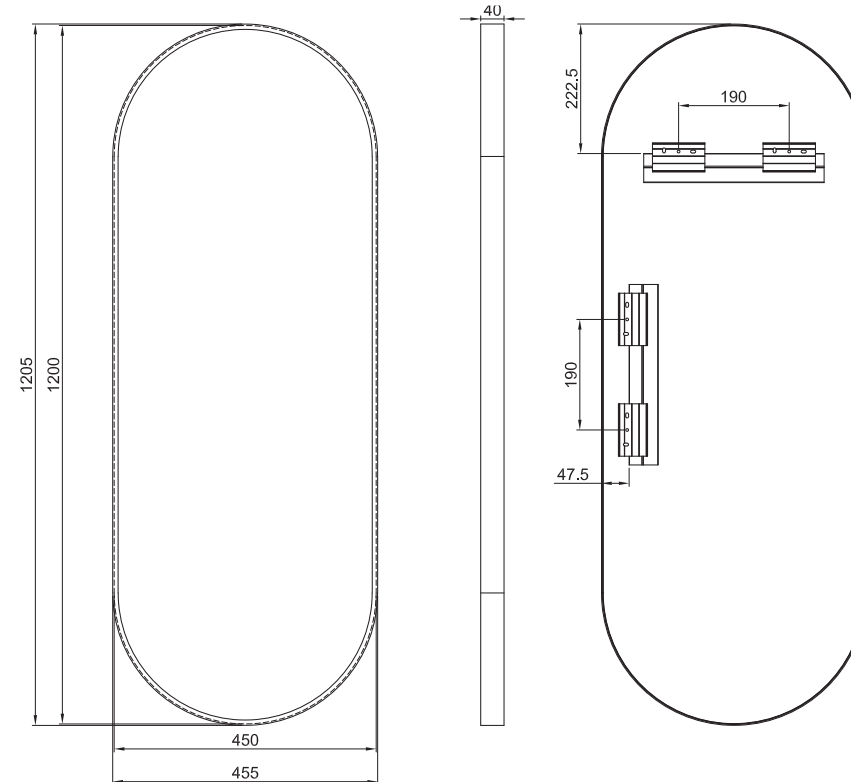

Please check actual product in box for bracket type used

MODERN OBLONG 460X1210

NON-LED MIRROR

SPECIFICATIONS

WIDTH	455mm
HEIGHT	1205mm
DEPTH	40mm
WEIGHT	7kg
ORIENTATION	Landscape/Portrait

FEATURES

- Copper Free Mirror
- Coloured Aluminium Frame

FINISH

PRODUCT CODE

Brushed Brass		MO46121-BB
Brushed Nickel		MO46121-BN
Gun Metal		MO46121-GM
Matte Black		MO46121-MB
Matte White		MO46121-MW

Disclaimer: All LED Products requiring hardwiring must be installed by a licensed electrician in accordance with local regulations. Sizes are in mm and nominal and should be checked prior to installation. Actual colours may vary so please check colour samples before ordering. Installation is acceptance of our products. Installation of faulty, warped, chipped or damaged products will void our warranty.