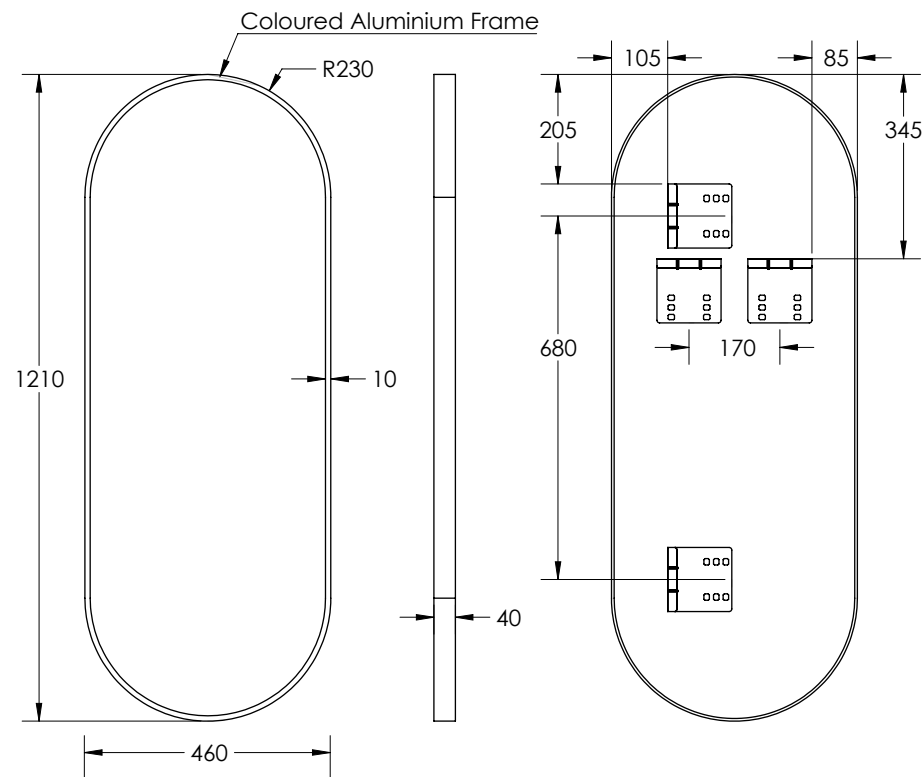

Please check actual product in box for bracket type used

MODERN OBLONG 460X1210

NON-LED MIRROR

SPECIFICATIONS

WIDTH	460mm
HEIGHT	1210mm
DEPTH	40mm
WEIGHT	7kg
ORIENTATION	Landscape/Portrait

FEATURES

- Copper Free Mirror
- Coloured Aluminium Frame

FINISH		PRODUCT CODE
Brushed Brass		MO46121-BB
Brushed Nickel		MO46121-BN
Gun Metal		MO46121-GM
Matte Black		MO46121-MB
Matte White		MO46121-MW

Disclaimer: All LED Products requiring hardwiring must be installed by a licensed electrician in accordance with local regulations. Sizes are in mm and nominal and should be checked prior to installation. Actual colours may vary so please check colour samples before ordering. Installation is acceptance of our products. Installation of faulty, warped, chipped or damaged products will void our warranty.

Please check actual product in box for bracket type used

MODERN OBLONG 460X1210

NON-LED MIRROR

SPECIFICATIONS

WIDTH	455mm
HEIGHT	1205mm
DEPTH	40mm
WEIGHT	7kg
ORIENTATION	Landscape/Portrait

FEATURES

- Copper Free Mirror
- Coloured Aluminium Frame