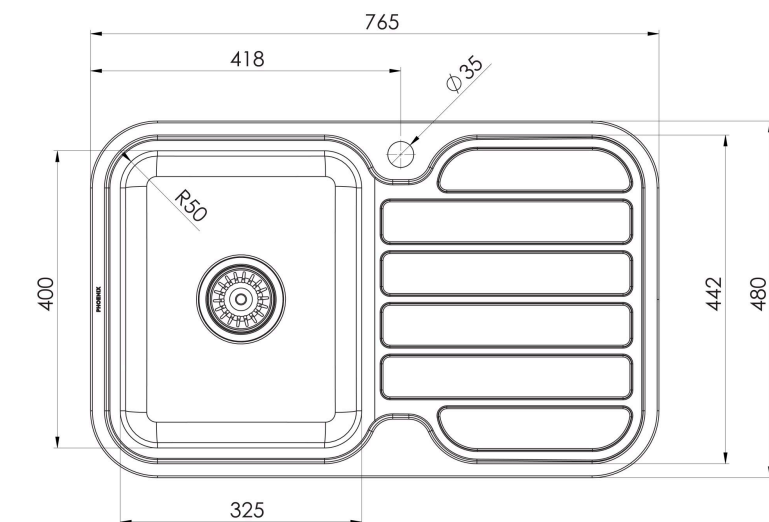

# 1000 SERIES SINKS

1000 SERIES SINGLE LEFT HAND BOWL SINK WITH DRAINER AND TAPHOLE

## SPECIFICATIONS

### AVAILABLE IN

300-1111-50  
Stainless Steel

23 Litre Capacity

Please visit <https://www.phoenixtapware.com.au/warranty> to view the full warranty

While we aim to ensure the specifications shown are correct at time of printing, Phoenix Tapware reserves the right to make modifications without prior notice. Always use the physical product measurements for mark-ups and roughing-in as the line drawing shown may differ from the actual product over time. All measurements are shown in millimetres. Colours may vary from image shown.