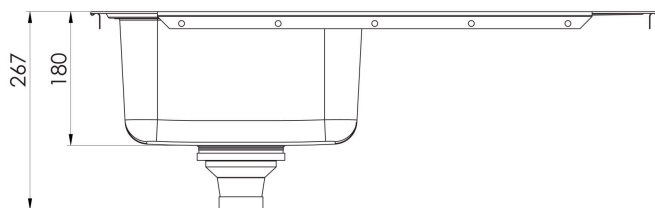

1000 SERIES SINKS

1000 SERIES SINGLE LEFT HAND BOWL SINK WITH DRAINER AND TAPHOLE

SPECIFICATIONS

AVAILABLE IN

300-1111-50
Stainless Steel

INFORMATION

MAINTENANCE AND CARE:

- All surfaces should be cleaned with mild liquid detergent or soap and water.
- Do not use cream cleaners or citrus based cleaning products, as they are abrasive.
- Use of unsuitable cleaning agents may damage the surface.
- Any damage caused in this way will not be covered by warranty.

23 Litre Capacity

Please visit <https://www.phoenixtapware.com.au/warranty> to view the full warranty