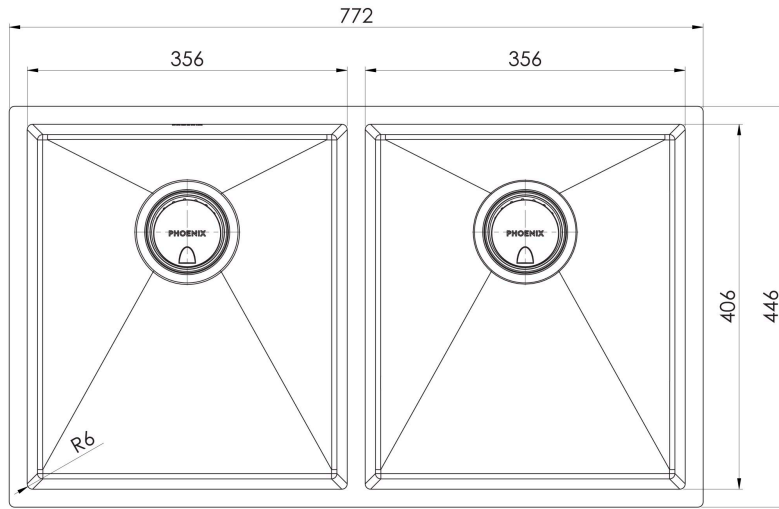

4000 SERIES SINKS

4000 SERIES DOUBLE BOWL SINK

SPECIFICATIONS

AVAILABLE IN

310-2002-16
Brushed Carbon

310-2002-51
Stainless Steel

INFORMATION

MAINTENANCE AND CARE:

- All surfaces should be cleaned with mild liquid detergent or soap and water.
- Do not use cream cleaners or citrus based cleaning products, as they are abrasive.
- Use of unsuitable cleaning agents may damage the surface.
- Any damage caused in this way will not be covered by warranty.

33 Litre Capacity Each Bowl

Please visit <https://www.phoenixtapware.com.au/warranty> to view the full warranty