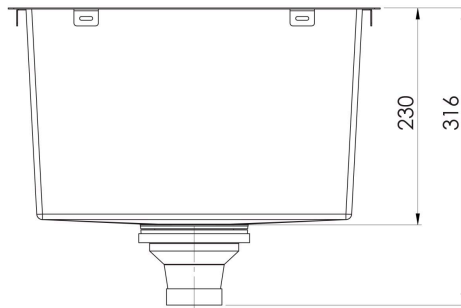

4000 SERIES SINKS

4000 SERIES SINGLE BOWL SINK

SPECIFICATIONS

33 Litre Capacity

AVAILABLE IN

310-0002-16
Brushed Carbon

310-0002-51
Stainless Steel

INFORMATION

Please visit <https://www.phoenixtapware.com.au/warranty> to view the full warranty

While we aim to ensure the specifications shown are correct at time of printing, Phoenix Tapware reserves the right to make modifications without prior notice. Always use the physical product measurements for mark-ups and roughing-in as the line drawing shown may differ from the actual product over time. All measurements are shown in millimetres. Colours may vary from image shown.