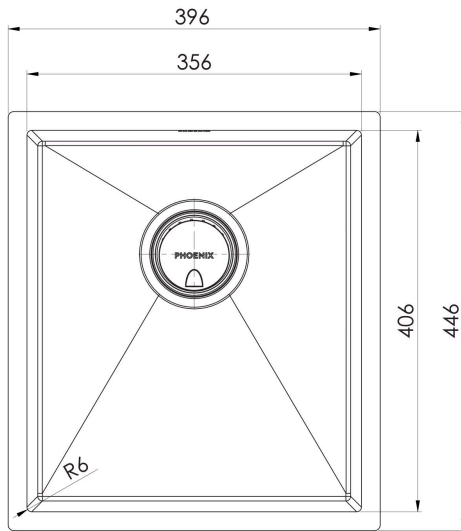

4000 SERIES SINKS

4000 SERIES SINGLE BOWL SINK

SPECIFICATIONS

33 Litre Capacity

AVAILABLE IN

310-0002-16
Brushed Carbon

310-0002-51
Stainless Steel

INFORMATION

Please visit <https://www.phoenixtapware.com.au/warranty> to view the full warranty

While we aim to ensure the specifications shown are correct at time of printing, Phoenix Tapware reserves the right to make modifications without prior notice. Always use the physical product measurements for mark-ups and roughing-in as the line drawing shown may differ from the actual product over time. All measurements are shown in millimetres. Colours may vary from image shown.