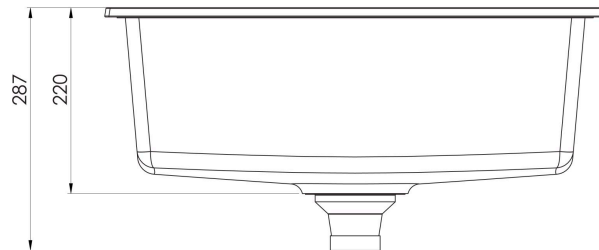

## 5000 SERIES LARGE SINGLE BOWL SINK

42 Litre Capacity