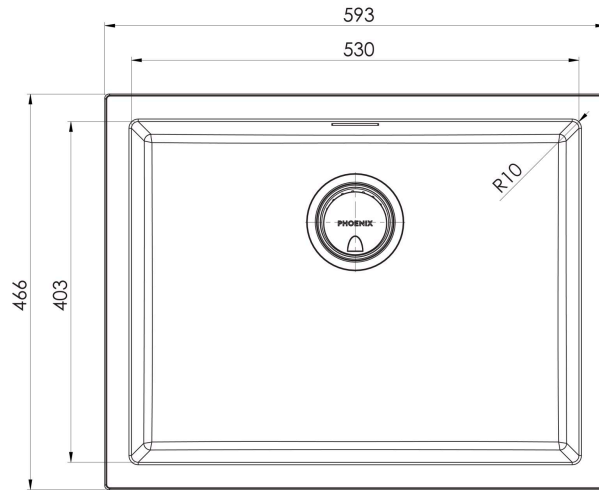

## 5000 SERIES LARGE SINGLE BOWL SINK

42 Litre Capacity