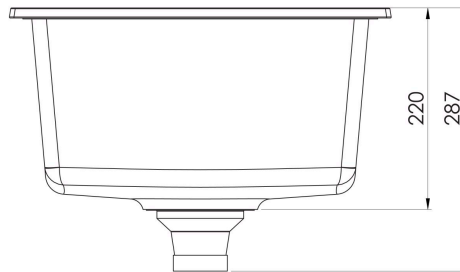

5000 SERIES SINKS

5000 SERIES SINGLE BOWL SINK

SPECIFICATIONS

AVAILABLE IN

312-0002-10
Matte Black

312-0002-80
Matte White

INFORMATION

MAINTENANCE AND CARE:

28 Litre Capacity

Please visit <https://www.phoenixtapware.com.au/warranty> to view the full warranty

While we aim to ensure the specifications shown are correct at time of printing, Phoenix Tapware reserves the right to make modifications without prior notice. Always use the physical product measurements for mark-ups and roughing-in as the line drawing shown may differ from the actual product over time. All measurements are shown in millimetres. Colours may vary from image shown.