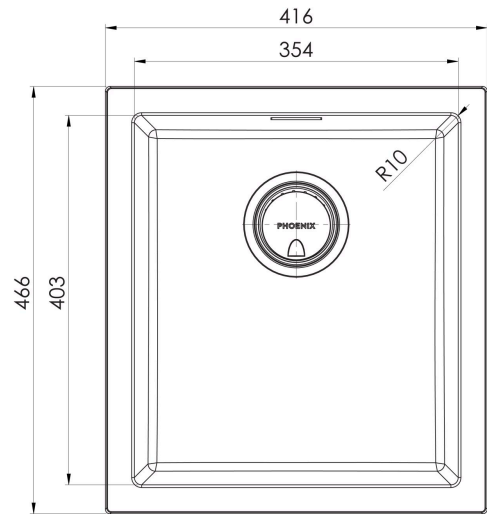

5000 SERIES SINKS

5000 SERIES SINGLE BOWL SINK

SPECIFICATIONS

AVAILABLE IN

312-0002-10
Matte Black

312-0002-80
Matte White

INFORMATION

MAINTENANCE AND CARE:

28 Litre Capacity

Please visit <https://www.phoenixtapware.com.au/warranty> to view the full warranty

While we aim to ensure the specifications shown are correct at time of printing, Phoenix Tapware reserves the right to make modifications without prior notice. Always use the physical product measurements for mark-ups and roughing-in as the line drawing shown may differ from the actual product over time. All measurements are shown in millimetres. Colours may vary from image shown.