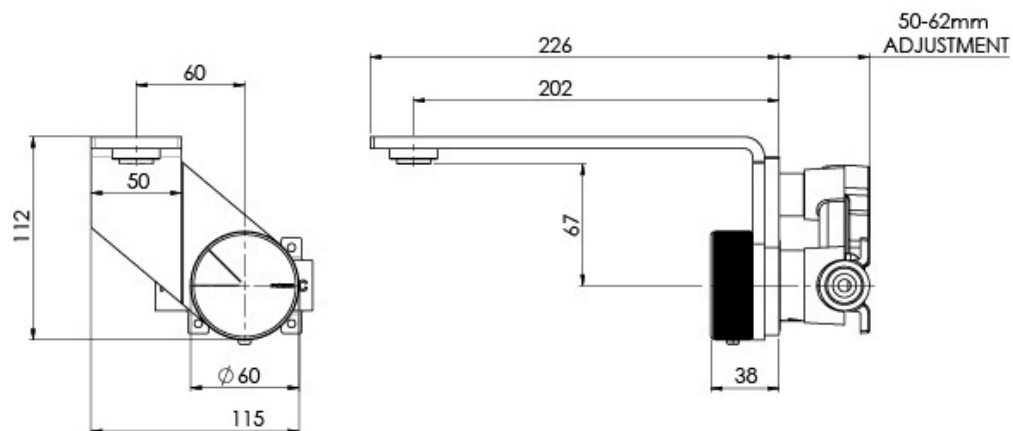

AXIA

AXIA WALL BASIN / BATH MIXER SET 200MM

SPECIFICATIONS

AVAILABLE IN

117-7810-00
Chrome

117-7810-40
Brushed Nickel

INFORMATION

Temperature Rating
1 - 55°C

Please visit <https://www.phoenixtapware.com.au/warranty> to view the full warranty

While we aim to ensure the specifications shown are correct at time of printing, Phoenix Tapware reserves the right to make modifications without prior notice. Always use the physical product measurements for mark-ups and roughing-in as the line drawing shown may differ from the actual product over time. All measurements are shown in millimetres. Colours may vary from image shown.