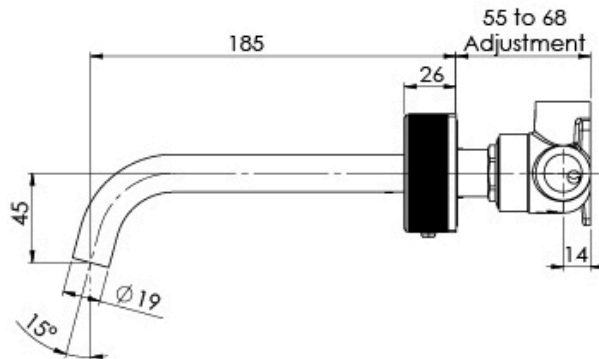

AXIA

AXIA WALL BASIN / BATH CURVED OUTLET MIXER SET 180MM

SPECIFICATIONS

AVAILABLE IN

117-7815-00
Chrome

117-7815-10
Matte Black

INFORMATION

Temperature Rating
1 - 55°C

Please visit <https://www.phoenixtapware.com.au/warranty> to view the full warranty

While we aim to ensure the specifications shown are correct at time of printing, Phoenix Tapware reserves the right to make modifications without prior notice. Always use the physical product measurements for mark-ups and roughing-in as the line drawing shown may differ from the actual product over time. All measurements are shown in millimetres. Colours may vary from image shown.