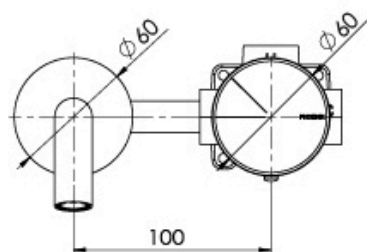

AXIA

AXIA WALL BASIN / BATH CURVED OUTLET MIXER SET 180MM

SPECIFICATIONS

AVAILABLE IN

117-7815-00
Chrome

117-7815-10
Matte Black

INFORMATION

Temperature Rating
1 - 55°C

Please visit <https://www.phoenixtapware.com.au/warranty> to view the full warranty

While we aim to ensure the specifications shown are correct at time of printing, Phoenix Tapware reserves the right to make modifications without prior notice. Always use the physical product measurements for mark-ups and roughing-in as the line drawing shown may differ from the actual product over time. All measurements are shown in millimetres. Colours may vary from image shown.